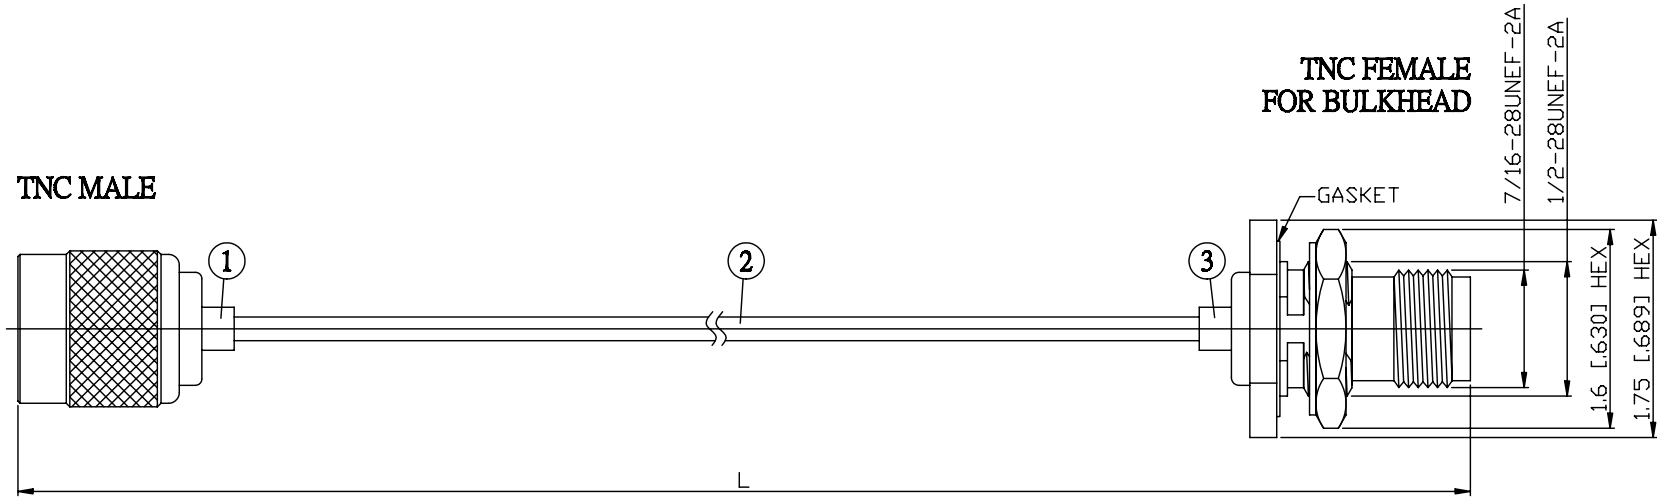

| NO. | COMPONENTS | IMPEDANCE |
|-----|---|-----------|
| 1 | TNC MALE | 50 OHM |
| 2 | .085" HANDBENDABLE CABLE (= JYEBAO P/N .085SRF-W-P-50) | 50 OHM |
| 3 | TNC FEMALE FOR BULKHEAD | 50 OHM |

| JYE BAO P/N | L CM (INCH) |
|----------------|------------------------|
| T30T85-85S-15 | 15 (5.906) |
| T30T85-85S-30 | 30 (11.811) |
| T30T85-85S-50 | 50 (19.685) |
| T30T85-85S-100 | 100 (39.370) |
| T30T85-85S-150 | 150 (59.055) |
| T30T85-85S-200 | 200 (78.740) |
| T30T85-85S-XXX | CUSTOM LENGTH IN CM |

| | | |
|---|--------------------------|---|
| LENGTH TOLERANCE IS $\pm 1.5\%$ OR $\pm 10\text{MM}$, WHICHEVER IS GREATER. | JYE BAO CO., LTD. | |
| | TAIPEI TAIWAN | |
| | DESCRIPTION | CABLE ASSEMBLY TNC PLUG TO TNC JACK FOR BULKHEAD |
| JYE BAO DRAWING NO. | T30T85-85S-XXX | |