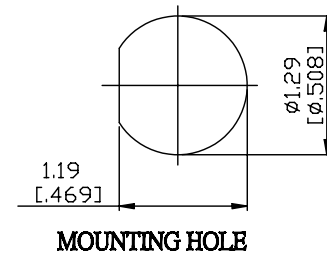

| NO. | COMPONENTS | IMPEDANCE |
|-----|---|-----------|
| 1 | TNC MALE | 50 OHM |
| 2 | .085" HANDBENDABLE CABLE (= JYEBAO P/N .085SRF-W-P-50) | 50 OHM |
| 3 | TNC FEMALE FOR BULKHEAD | 50 OHM |

| JYE BAO P/N | L CM (INCH) |
|----------------|------------------------|
| T30T85-85S-15 | 15 (5.906) |
| T30T85-85S-30 | 30 (11.811) |
| T30T85-85S-50 | 50 (19.685) |
| T30T85-85S-100 | 100 (39.370) |
| T30T85-85S-150 | 150 (59.055) |
| T30T85-85S-200 | 200 (78.740) |
| T30T85-85S-XXX | CUSTOM LENGTH IN CM |

| | | |
|---|--------------------------|---|
| LENGTH TOLERANCE IS $\pm 1.5\%$ OR $\pm 10\text{MM}$, WHICHEVER IS GREATER. | JYE BAO CO., LTD. | |
| | TAIPEI TAIWAN | |
| | DESCRIPTION | CABLE ASSEMBLY TNC PLUG TO TNC JACK FOR BULKHEAD |
| JYE BAO DRAWING NO. | T30T85-85S-XXX | |