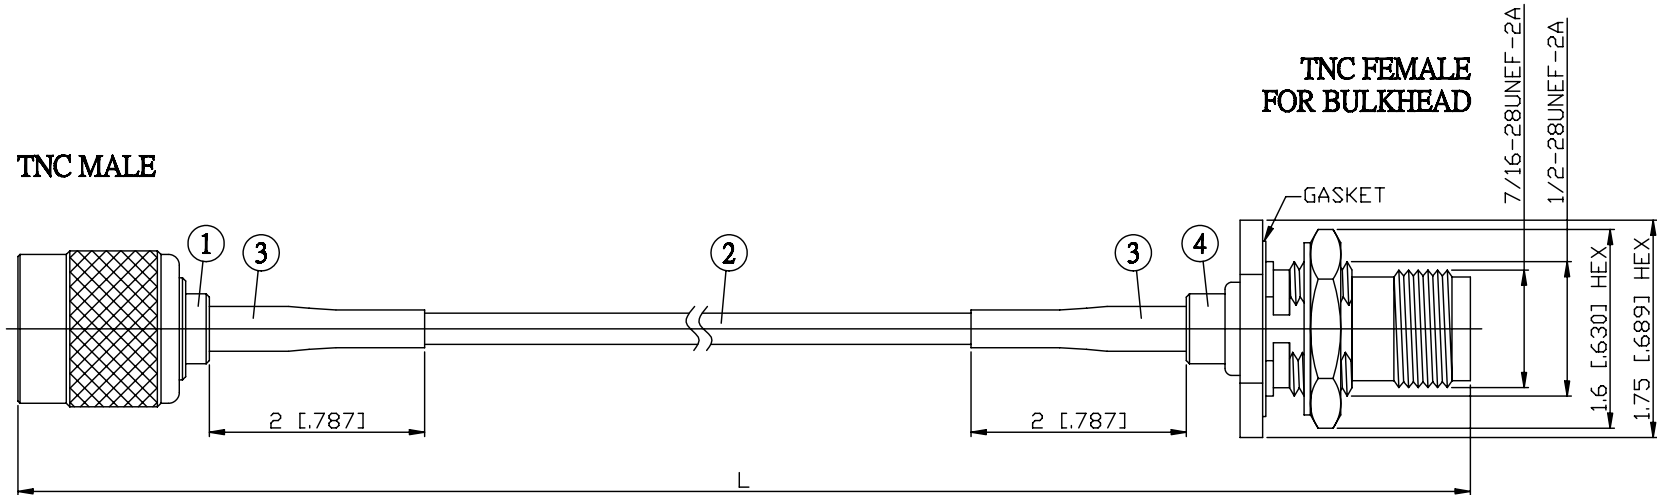

NO.	COMPONENTS	IMPEDANCE
1	TNC MALE	50 OHM
2	DOUBLE SHIELDED RG316(= RD316)	50 OHM
3	HEAT SHRINKING TUBE	
4	TNC FEMALE FOR BULKHEAD	50 OHM

JYE BAO P/N	L CM (INCH)
T30T85-316D-15	15 (5.906)
T30T85-316D-30	30 (11.811)
T30T85-316D-50	50 (19.685)
T30T85-316D-100	100 (39.370)
T30T85-316D-150	150 (59.055)
T30T85-316D-200	200 (78.740)
T30T85-316D-XXX	CUSTOM LENGTH IN CM

LENGTH TOLERANCE IS ±1.5% OR ±10MM, WHICHEVER IS GREATER.	<b>JYE BAO CO., LTD.</b> TAIPEI TAIWAN
	DESCRIPTION CABLE ASSEMBLY TNC PLUG TO TNC JACK FOR BULKHEAD
	JYE BAO DRAWING NO. T30T85-316D-XXX