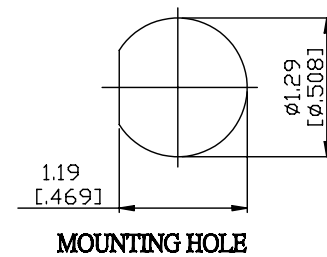

NO.	COMPONENTS	IMPEDANCE
1	TNC MALE	50 OHM
2	DOUBLE SHIELDED RG316(= RD316)	50 OHM
3	HEAT SHRINKING TUBE	
4	TNC FEMALE FOR BULKHEAD	50 OHM

JYE BAO P/N	L CM (INCH)
T30T85-316D-15	15 (5.906)
T30T85-316D-30	30 (11.811)
T30T85-316D-50	50 (19.685)
T30T85-316D-100	100 (39.370)
T30T85-316D-150	150 (59.055)
T30T85-316D-200	200 (78.740)
T30T85-316D-XXX	CUSTOM LENGTH IN CM

LENGTH TOLERANCE IS ±1.5% OR ±10MM, WHICHEVER IS GREATER.	<b>JYE BAO CO., LTD.</b> TAIPEI TAIWAN
	DESCRIPTION CABLE ASSEMBLY TNC PLUG TO TNC JACK FOR BULKHEAD
	JYE BAO DRAWING NO. T30T85-316D-XXX