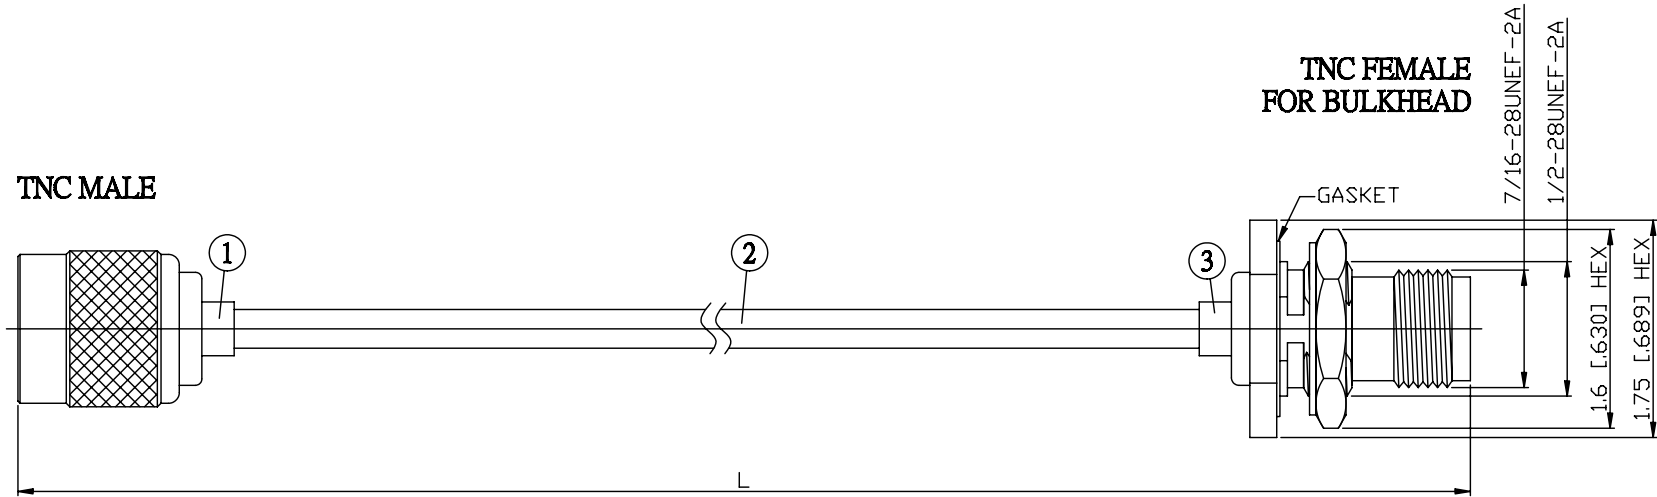

NO.	COMPONENTS	IMPEDANCE
1	TNC MALE	50 OHM
2	.141" TIN PLATED SEMI-RIGID CABLE (TIN PLATED RG402)	50 OHM
3	TNC FEMALE FOR BULKHEAD	50 OHM

JYE BAO P/N	L CM (INCH)
T30T85-141T-15	15 (5.906)
T30T85-141T-30	30 (11.811)
T30T85-141T-50	50 (19.685)
T30T85-141T-100	100 (39.370)
T30T85-141T-150	150 (59.055)
T30T85-141T-200	200 (78.740)
T30T85-141T-XXX	CUSTOM LENGTH IN CM

LENGTH TOLERANCE IS $\pm 1.5\%$ OR $\pm 10\text{MM}$, WHICHEVER IS GREATER.	JYE BAO CO., LTD.	
	TAIPEI TAIWAN	
	DESCRIPTION	CABLE ASSEMBLY TNC PLUG TO TNC JACK FOR BULKHEAD
	JYE BAO DRAWING NO.	T30T85-141T-XXX