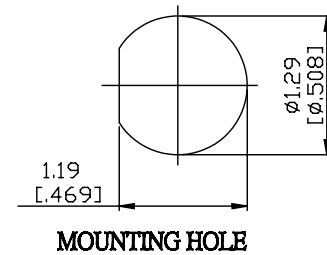

NO.	COMPONENTS	IMPEDANCE
1	TNC MALE	50 OHM
2	.141" TIN PLATED SEMI-RIGID CABLE (TIN PLATED RG402)	50 OHM
3	TNC FEMALE FOR BULKHEAD	50 OHM

JYE BAO P/N	L CM (INCH)
T30T85-141T-15	15 (5.906)
T30T85-141T-30	30 (11.811)
T30T85-141T-50	50 (19.685)
T30T85-141T-100	100 (39.370)
T30T85-141T-150	150 (59.055)
T30T85-141T-200	200 (78.740)
T30T85-141T-XXX	CUSTOM LENGTH IN CM

LENGTH TOLERANCE IS $\pm 1.5\%$ OR $\pm 10\text{MM}$, WHICHEVER IS GREATER.	JYE BAO CO., LTD.	
	TAIPEI TAIWAN	
	DESCRIPTION	CABLE ASSEMBLY TNC PLUG TO TNC JACK FOR BULKHEAD
	JYE BAO DRAWING NO.	T30T85-141T-XXX