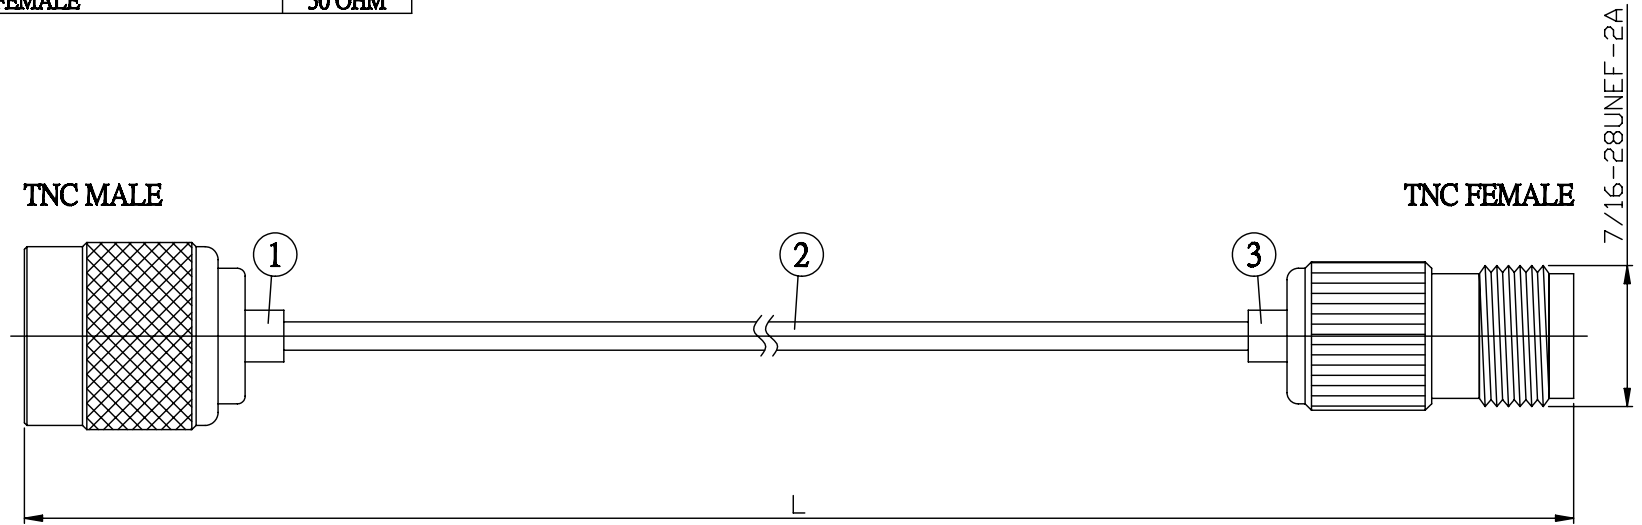

NO.	COMPONENTS	IMPEDANCE
1	TNC MALE	50 OHM
2	.085" TIN PLATED SEMI-RIGID CABLE (TIN PLATED RG405)	50 OHM
3	TNC FEMALE	50 OHM

JYE BAO P/N	L CM (INCH)
T30T80-85T-15	15 (5.906)
T30T80-85T-30	30 (11.811)
T30T80-85T-50	50 (19.685)
T30T80-85T-100	100 (39.370)
T30T80-85T-150	150 (59.055)
T30T80-85T-200	200 (78.740)
T30T80-85T-XXX	CUSTOM LENGTH IN CM

LENGTH TOLERANCE IS $\pm 1.5\%$ OR $\pm 10\text{MM}$, WHICHEVER IS GREATER.	JYE BAO CO., LTD. TAIPEI TAIWAN
	DESCRIPTION CABLE ASSEMBLY TNC PLUG TO TNC JACK
	JYE BAO DRAWING NO. T30T80-85T-XXX