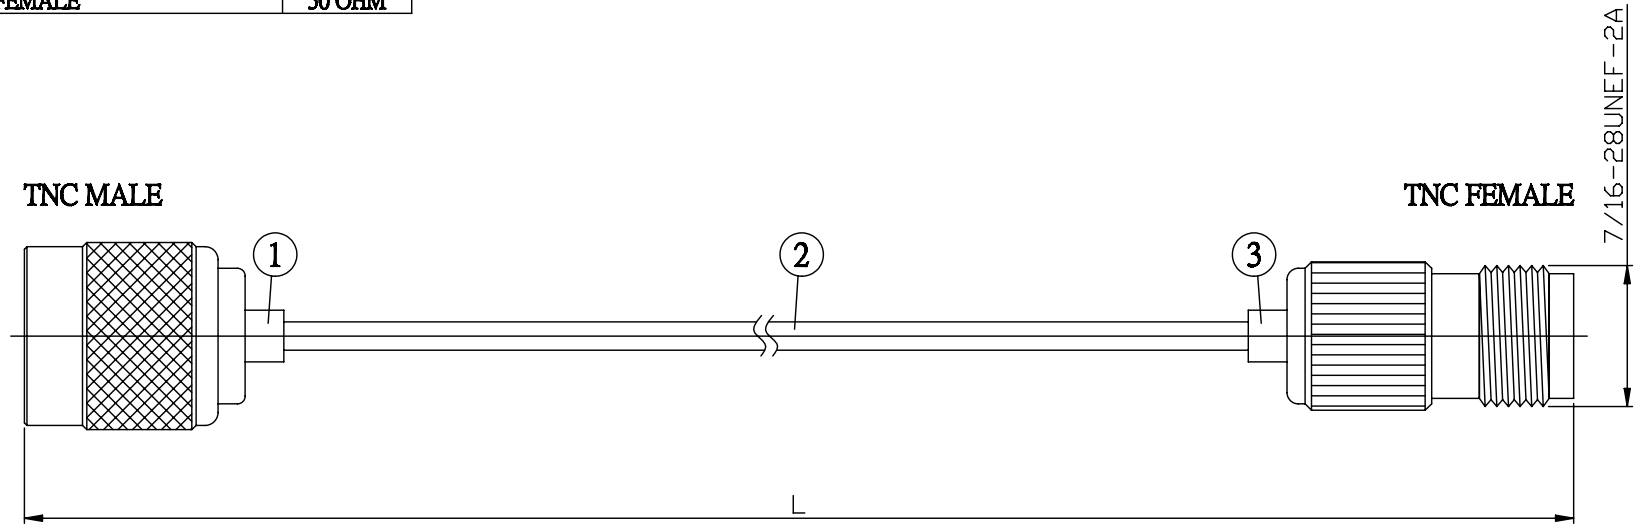

NO.	COMPONENTS	IMPEDANCE
1	TNC MALE	50 OHM
2	.085" HANDBENDABLE CABLE (= JYEBAO P/N .085SRF-W-P-50)	50 OHM
3	TNC FEMALE	50 OHM

JYE BAO P/N	L CM (INCH)
T30T80-85S-15	15 (5.906)
T30T80-85S-30	30 (11.811)
T30T80-85S-50	50 (19.685)
T30T80-85S-100	100 (39.370)
T30T80-85S-150	150 (59.055)
T30T80-85S-200	200 (78.740)
T30T80-85S-XXX	CUSTOM LENGTH IN CM

LENGTH TOLERANCE IS $\pm 1.5\%$ OR $\pm 10\text{MM}$, WHICHEVER IS GREATER.	JYE BAO CO., LTD. TAIPEI TAIWAN
	DESCRIPTION CABLE ASSEMBLY TNC PLUG TO TNC JACK
	JYE BAO DRAWING NO. T30T80-85S-XXX