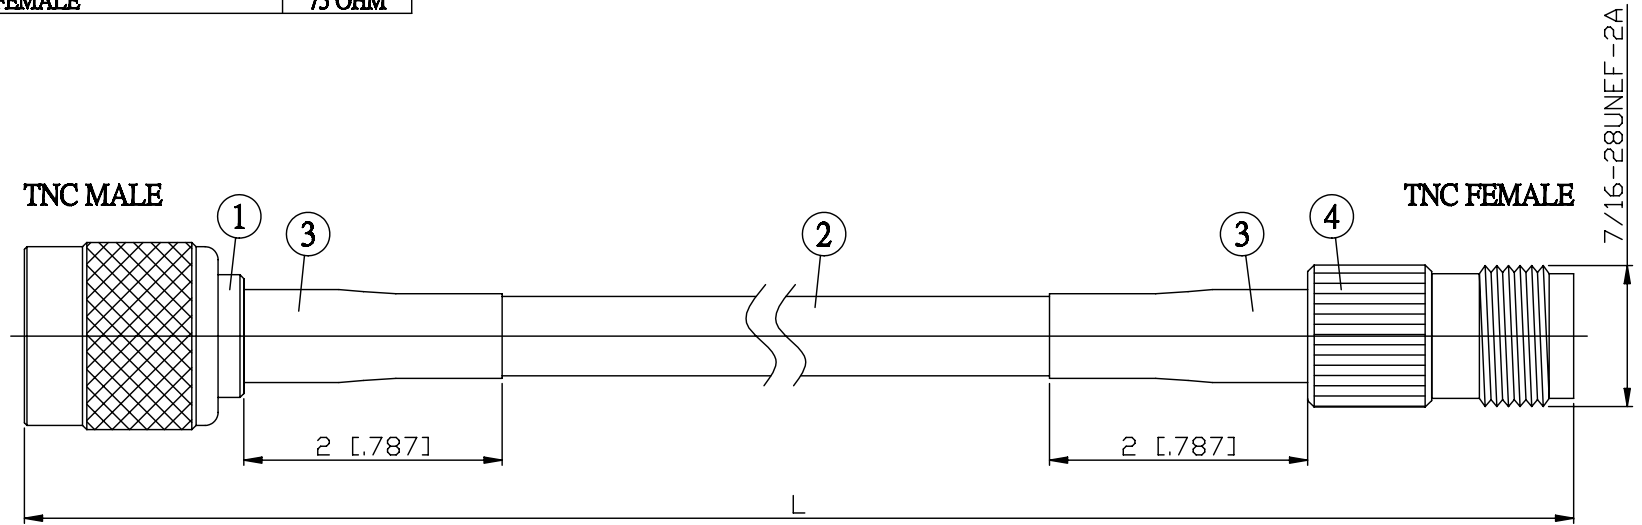

NO.	COMPONENTS	IMPEDANCE
1	TNC MALE	75 OHM
2	RG59	75 OHM
3	HEAT SHRINKING TUBE	
4	TNC FEMALE	75 OHM

JYE BAO P/N	L CM (INCH)
T30T80-59-15	15 (5.906)
T30T80-59-30	30 (11.811)
T30T80-59-50	50 (19.685)
T30T80-59-100	100 (39.370)
T30T80-59-150	150 (59.055)
T30T80-59-200	200 (78.740)
T30T80-59-XXX	CUSTOM LENGTH IN CM

LENGTH TOLERANCE IS $\pm 1.5\%$ OR $\pm 10\text{MM}$, WHICHEVER IS GREATER.	JYE BAO CO., LTD. TAIPEI TAIWAN
	DESCRIPTION CABLE ASSEMBLY TNC PLUG TO TNC JACK
	JYE BAO DRAWING NO. T30T80-59-XXX