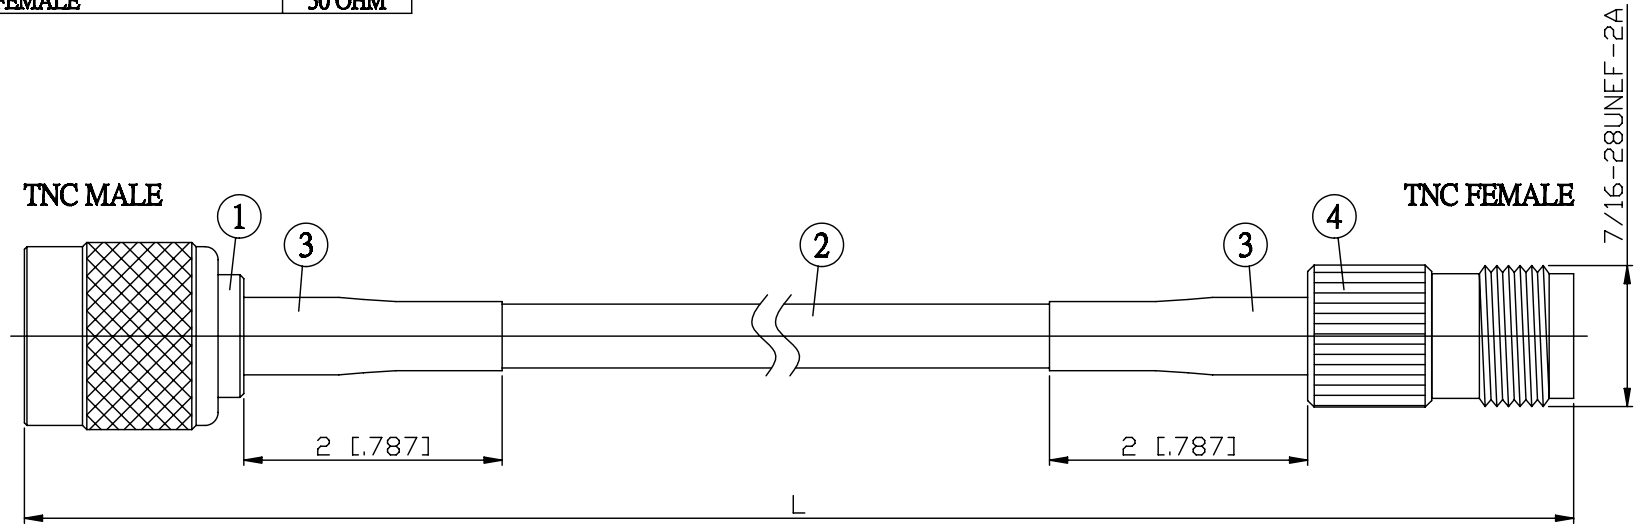

NO.	COMPONENTS	IMPEDANCE
1	TNC MALE	50 OHM
2	RG58	50 OHM
3	HEAT SHRINKING TUBE	
4	TNC FEMALE	50 OHM

JYE BAO P/N	L CM (INCH)
T30T80-58-15	15 (5.906)
T30T80-58-30	30 (11.811)
T30T80-58-50	50 (19.685)
T30T80-58-100	100 (39.370)
T30T80-58-150	150 (59.055)
T30T80-58-200	200 (78.740)
T30T80-58-XXX	CUSTOM LENGTH IN CM

LENGTH TOLERANCE IS $\pm 1.5\%$ OR $\pm 10\text{MM}$, WHICHEVER IS GREATER.	JYE BAO CO., LTD. TAIPEI TAIWAN
	DESCRIPTION CABLE ASSEMBLY TNC PLUG TO TNC JACK
	JYE BAO DRAWING NO. T30T80-58-XXX