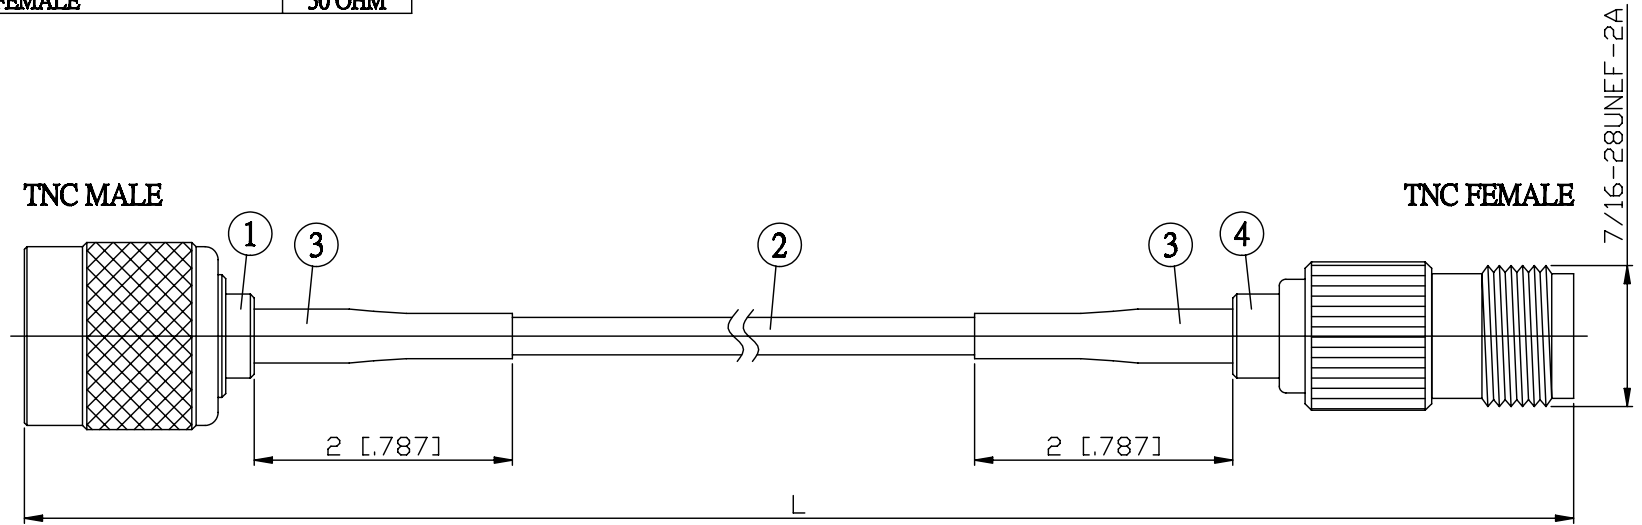

NO.	COMPONENTS	IMPEDANCE
1	TNC MALE	50 OHM
2	DOUBLE SHIELDED RG316(= RD316)	50 OHM
3	HEAT SHRINKING TUBE	
4	TNC FEMALE	50 OHM

JYE BAO P/N	L CM (INCH)
T30T80-316D-15	15 (5.906)
T30T80-316D-30	30 (11.811)
T30T80-316D-50	50 (19.685)
T30T80-316D-100	100 (39.370)
T30T80-316D-150	150 (59.055)
T30T80-316D-200	200 (78.740)
T30T80-316D-XXX	CUSTOM LENGTH IN CM

LENGTH TOLERANCE IS $\pm 1.5\%$ OR $\pm 10\text{MM}$, WHICHEVER IS GREATER.	JYE BAO CO., LTD. TAIPEI TAIWAN
	DESCRIPTION CABLE ASSEMBLY TNC PLUG TO TNC JACK
	JYE BAO DRAWING NO. T30T80-316D-XXX