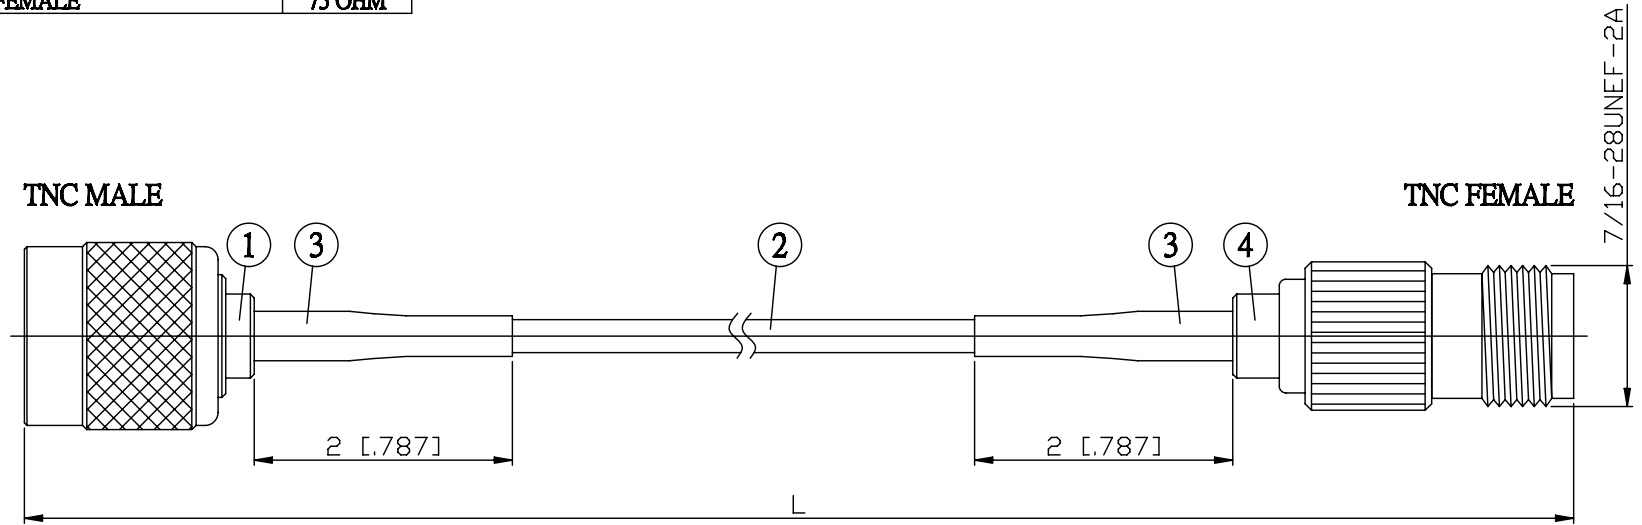

NO.	COMPONENTS	IMPEDANCE
1	TNC MALE	75 OHM
2	RG179	75 OHM
3	HEAT SHRINKING TUBE	
4	TNC FEMALE	75 OHM

JYE BAO P/N	L CM (INCH)
T30T80-179-15	15 (5.906)
T30T80-179-30	30 (11.811)
T30T80-179-50	50 (19.685)
T30T80-179-100	100 (39.370)
T30T80-179-150	150 (59.055)
T30T80-179-200	200 (78.740)
T30T80-179-XXX	CUSTOM LENGTH IN CM

LENGTH TOLERANCE IS $\pm 1.5\%$ OR $\pm 10\text{MM}$, WHICHEVER IS GREATER.	JYE BAO CO., LTD. TAIPEI TAIWAN
	DESCRIPTION CABLE ASSEMBLY TNC PLUG TO TNC JACK
	JYE BAO DRAWING NO. T30T80-179-XXX