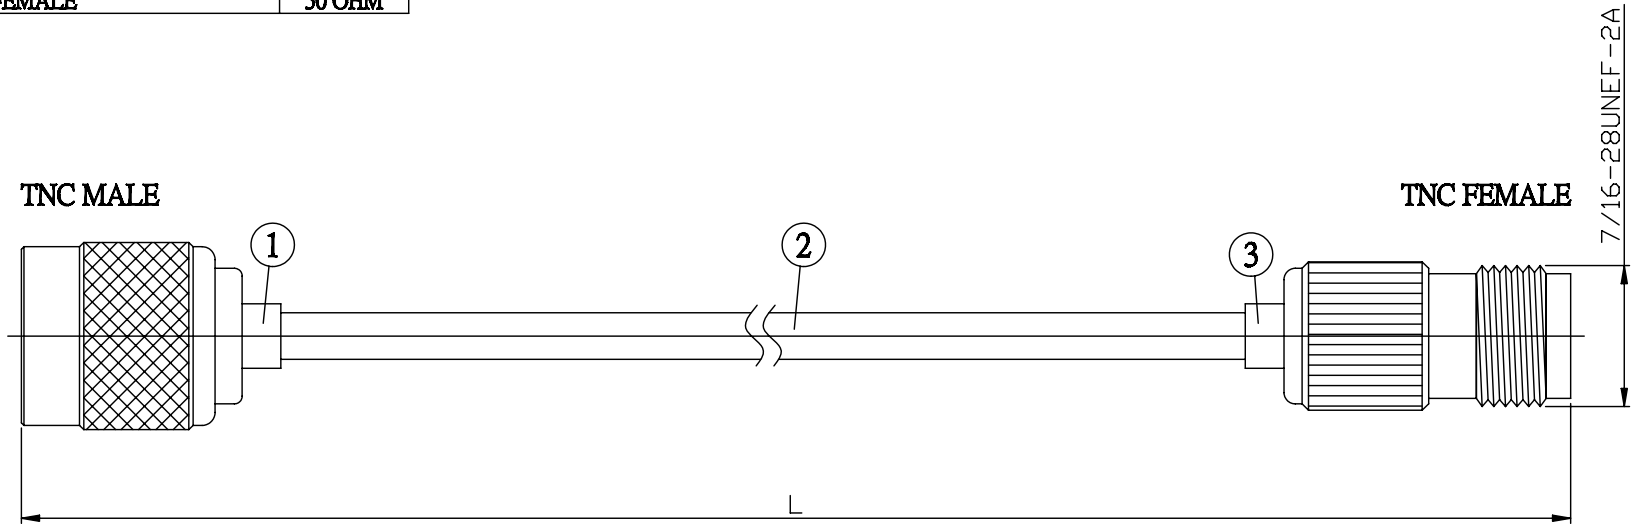

NO.	COMPONENTS	IMPEDANCE
1	TNC MALE	50 OHM
2	.141" HANDBENDABLE CABLE (= JYEBAO P/N .141SRF-W-P-50)	50 OHM
3	TNC FEMALE	50 OHM

JYE BAO P/N	L CM (INCH)
T30T80-141S-15	15 (5.906)
T30T80-141S-30	30 (11.811)
T30T80-141S-50	50 (19.685)
T30T80-141S-100	100 (39.370)
T30T80-141S-150	150 (59.055)
T30T80-141S-200	200 (78.740)
T30T80-141S-XXX	CUSTOM LENGTH IN CM

LENGTH TOLERANCE IS $\pm 1.5\%$ OR $\pm 10\text{MM}$ , WHICHEVER IS GREATER.	<b>JYE BAO CO., LTD.</b> TAIPEI TAIWAN
	DESCRIPTION CABLE ASSEMBLY TNC PLUG TO TNC JACK
	JYE BAO DRAWING NO. T30T80-141S-XXX