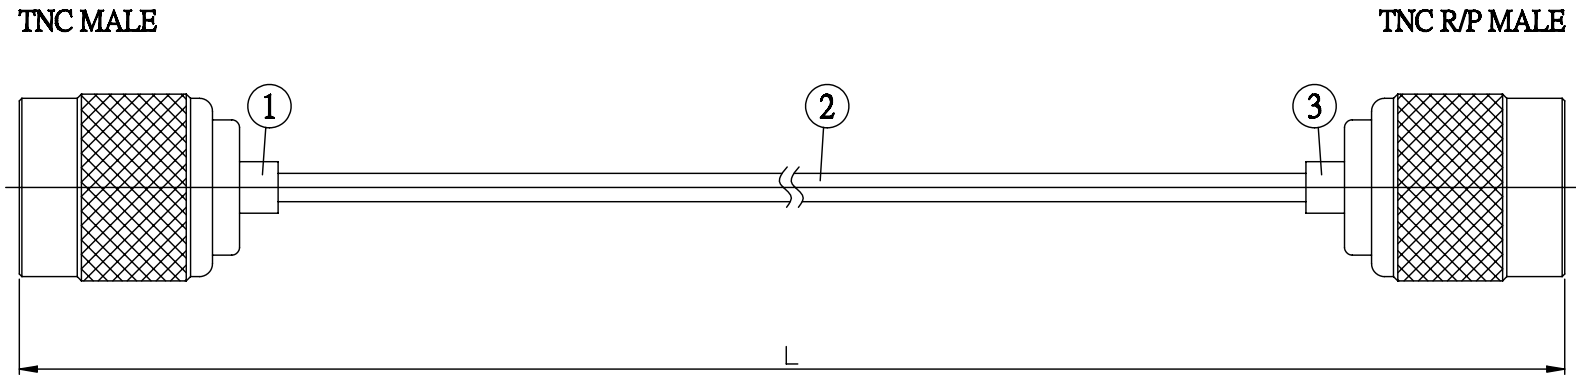

NO.	COMPONENTS	IMPEDANCE
1	TNC MALE	50 OHM
2	.085" HANDBENDABLE CABLE (= JYBAO P/N .085SRF-W-P-50)	50 OHM
3	TNC REVERSE POLARITY MALE	50 OHM

JYE BAO P/N	L CM (INCH)
T30T60-85S-15	15 (5.906)
T30T60-85S-30	30 (11.811)
T30T60-85S-50	50 (19.685)
T30T60-85S-100	100 (39.370)
T30T60-85S-150	150 (59.055)
T30T60-85S-200	200 (78.740)
T30T60-85S-XXX	CUSTOM LENGTH IN CM

LENGTH TOLERANCE IS $\pm 1.5\%$ OR $\pm 10\text{MM}$ , WHICHEVER IS GREATER.	<b>JYE BAO CO., LTD.</b> TAIPEI TAIWAN
	DESCRIPTION CABLE ASSEMBLY TNC PLUG TO TNC R/P PLUG
	JYE BAO DRAWING NO. T30T60-85S-XXX