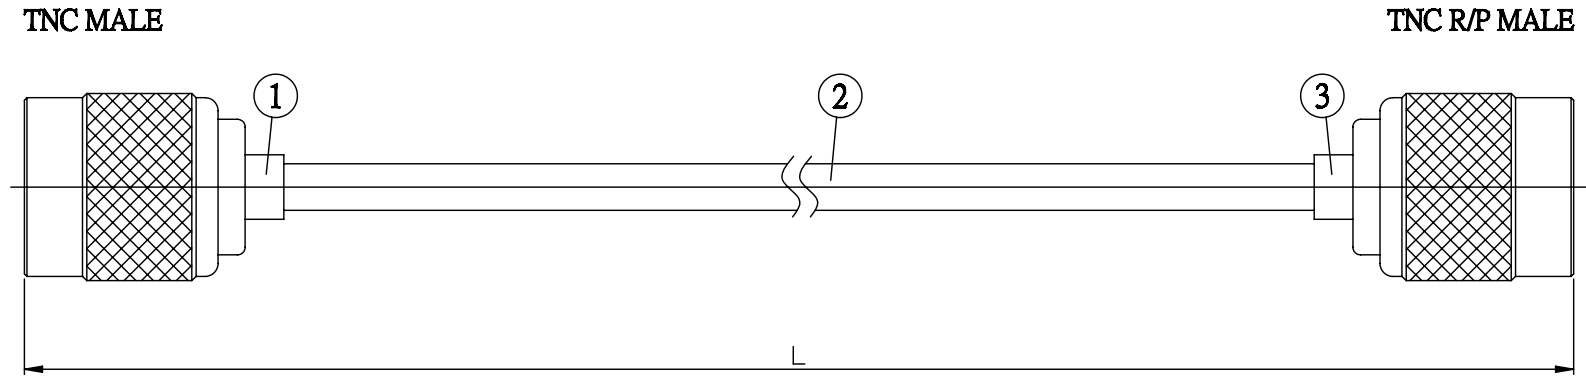

NO.	COMPONENTS	IMPEDANCE
1	TNC MALE	50 OHM
2	.141" HANDBENDABLE CABLE (= JYEBAO P/N .141SRF-W-P-50)	50 OHM
3	TNC REVERSE POLARITY MALE	50 OHM

JYE BAO P/N	L CM (INCH)
T30T60-141S-15	15 (5.906)
T30T60-141S-30	30 (11.811)
T30T60-141S-50	50 (19.685)
T30T60-141S-100	100 (39.370)
T30T60-141S-150	150 (59.055)
T30T60-141S-200	200 (78.740)
T30T60-141S-XXX	CUSTOM LENGTH IN CM

LENGTH TOLERANCE IS $\pm 1.5\%$ OR $\pm 10\text{MM}$ , WHICHEVER IS GREATER.	<b>JYE BAO CO., LTD.</b> TAIPEI TAIWAN
	DESCRIPTION CABLE ASSEMBLY TNC PLUG TO TNC R/P PLUG
	JYE BAO DRAWING NO. T30T60-141S-XXX