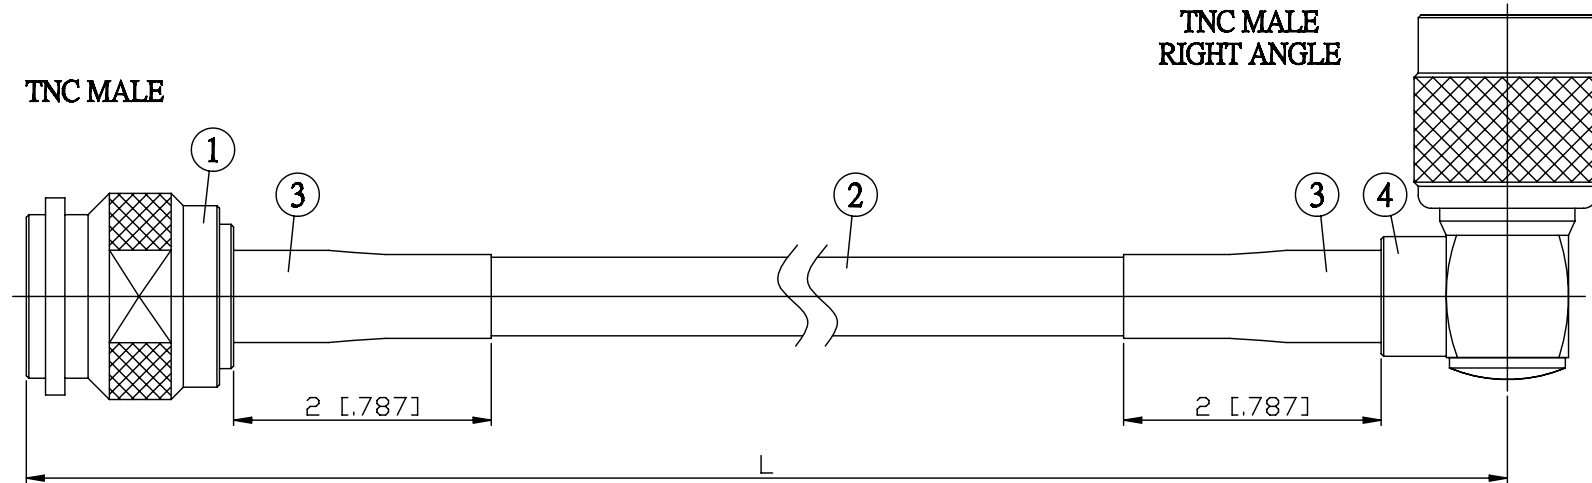

NO.	COMPONENTS	IMPEDANCE
1	TNC MALE	50 OHM
2	JBY240	50 OHM
3	HEAT SHRINKING TUBE	
4	TNC MALE RIGHT ANGLE	50 OHM

JYE BAO P/N	L CM (INCH)
T30T39-L240-15	15 (5.906)
T30T39-L240-30	30 (11.811)
T30T39-L240-50	50 (19.685)
T30T39-L240-100	100 (39.370)
T30T39-L240-150	150 (59.055)
T30T39-L240-200	200 (78.740)
T30T39-L240-XXX	CUSTOM LENGTH IN CM

<b>LENGTH TOLERANCE IS <math>\pm 1.5\%</math> OR <math>\pm 10\text{MM}</math>, WHICHEVER IS GREATER.</b>	<b>JYE BAO CO., LTD.</b> TAIPEI TAIWAN
	DESCRIPTION CABLE ASSEMBLY TNC PLUG TO TNC PLUG R/A
	JYE BAO DRAWING NO. T30T39-L240-XXX