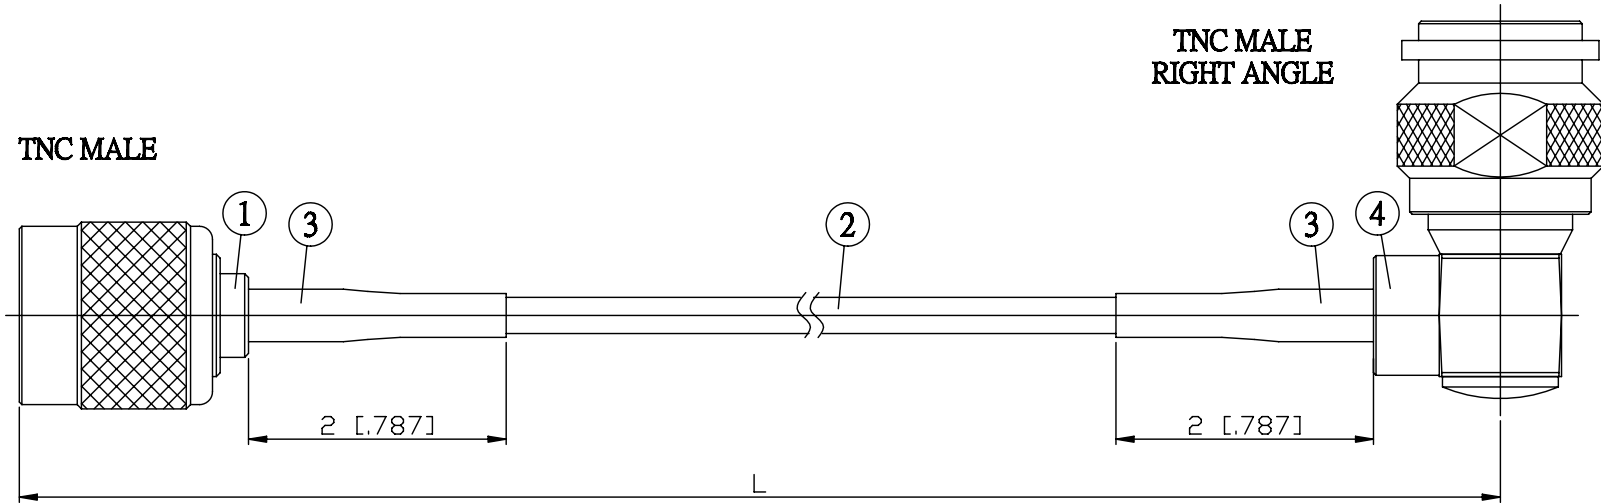

NO.	COMPONENTS	IMPEDANCE
1	TNC MALE	50 OHM
2	JB Y100	50 OHM
3	HEAT SHRINKING TUBE	
4	TNC MALE RIGHT ANGLE	50 OHM

JYE BAO P/N	L CM (INCH)
T30T39-L100-15	15 (5.906)
T30T39-L100-30	30 (11.811)
T30T39-L100-50	50 (19.685)
T30T39-L100-100	100 (39.370)
T30T39-L100-150	150 (59.055)
T30T39-L100-200	200 (78.740)
T30T39-L100-XXX	CUSTOM LENGTH IN CM

LENGTH TOLERANCE IS ±1.5% OR ±10MM, WHICHEVER IS GREATER.	JYE BAO CO., LTD. TAIPEI TAIWAN
	DESCRIPTION CABLE ASSEMBLY TNC PLUG TO TNC PLUG R/A
	JYE BAO DRAWING NO. T30T39-L100-XXX