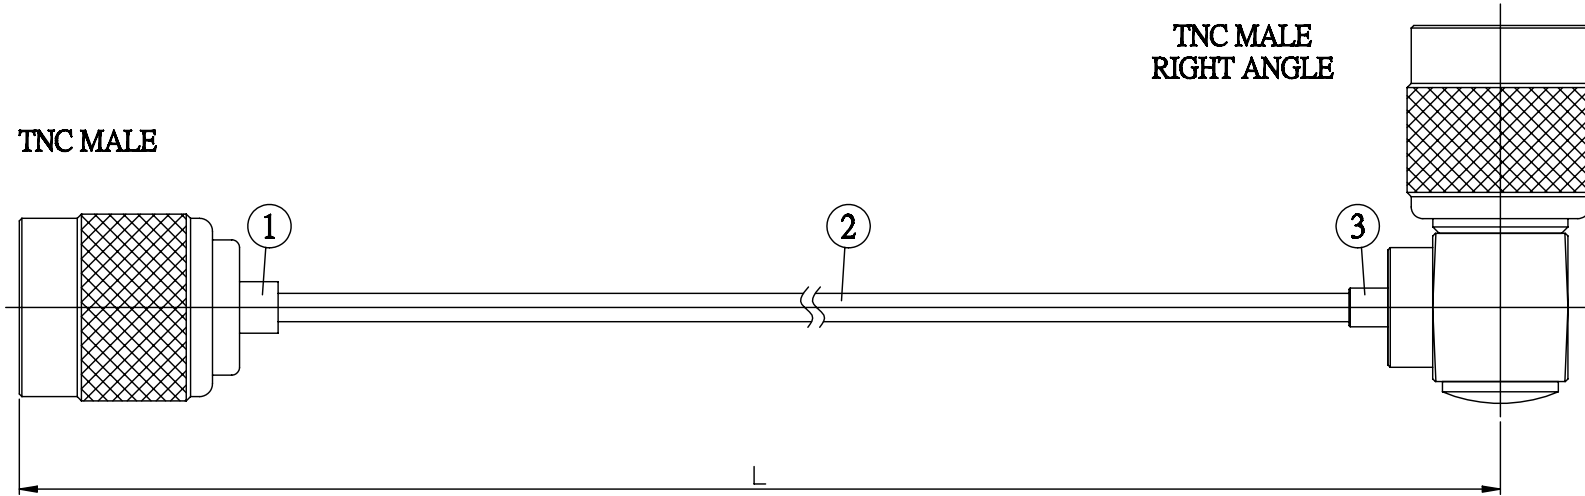

NO.	COMPONENTS	IMPEDANCE
1	TNC MALE	50 OHM
2	.085" HANDBENDABLE CABLE (= JYBAO P/N .085SRF-W-P-50)	50 OHM
3	TNC MALE RIGHT ANGLE	50 OHM

JYE BAO P/N	L CM (INCH)
T30T39-85S-15	15 (5.906)
T30T39-85S-30	30 (11.811)
T30T39-85S-50	50 (19.685)
T30T39-85S-100	100 (39.370)
T30T39-85S-150	150 (59.055)
T30T39-85S-200	200 (78.740)
T30T39-85S-XXX	CUSTOM LENGTH IN CM

LENGTH TOLERANCE IS $\pm 1.5\%$ OR $\pm 10\text{MM}$, WHICHEVER IS GREATER.	JYE BAO CO., LTD. TAIPEI TAIWAN
	DESCRIPTION CABLE ASSEMBLY TNC PLUG TO TNC PLUG R/A
	JYE BAO DRAWING NO. T30T39-85S-XXX