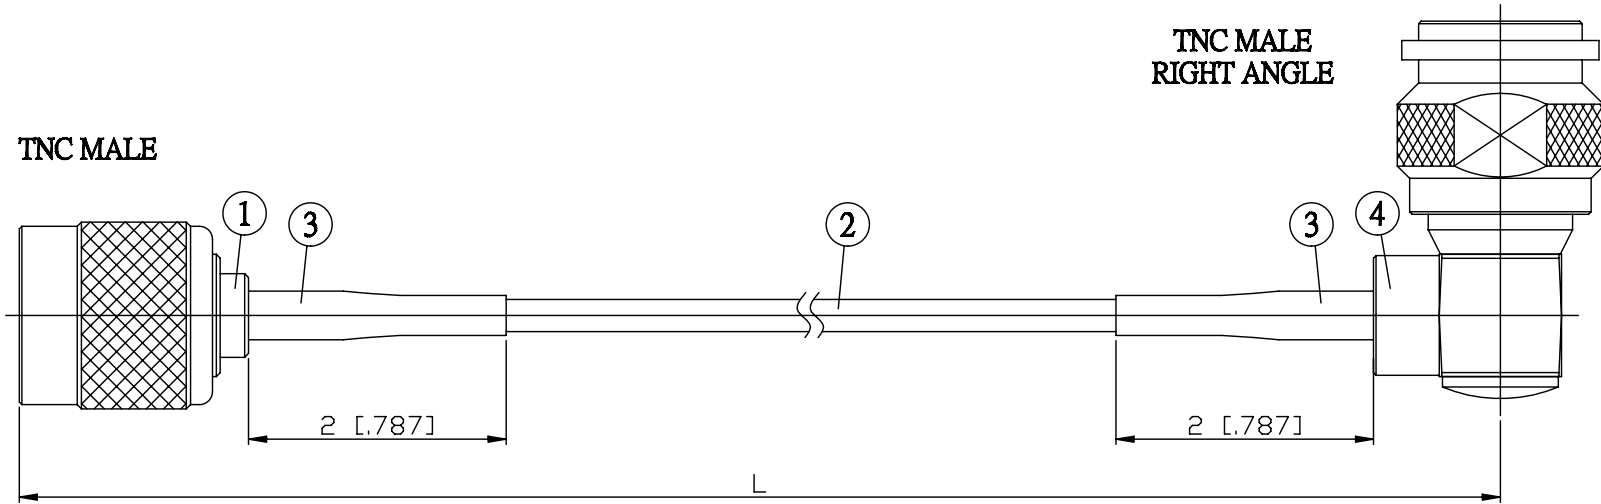

NO.	COMPONENTS	IMPEDANCE
1	TNC MALE	50 OHM
2	RG316	50 OHM
3	HEAT SHRINKING TUBE	
4	TNC MALE RIGHT ANGLE	50 OHM

JYE BAO P/N	L CM (INCH)
T30T39-316-15	15 (5.906)
T30T39-316-30	30 (11.811)
T30T39-316-50	50 (19.685)
T30T39-316-100	100 (39.370)
T30T39-316-150	150 (59.055)
T30T39-316-200	200 (78.740)
T30T39-316-XXX	CUSTOM LENGTH IN CM

<b>LENGTH TOLERANCE IS ±1.5% OR ±10MM, WHICHEVER IS GREATER.</b>	<b>JYE BAO CO., LTD.</b> TAIPEI TAIWAN
	DESCRIPTION CABLE ASSEMBLY TNC PLUG TO TNC PLUG R/A
	JYE BAO DRAWING NO. T30T39-316-XXX