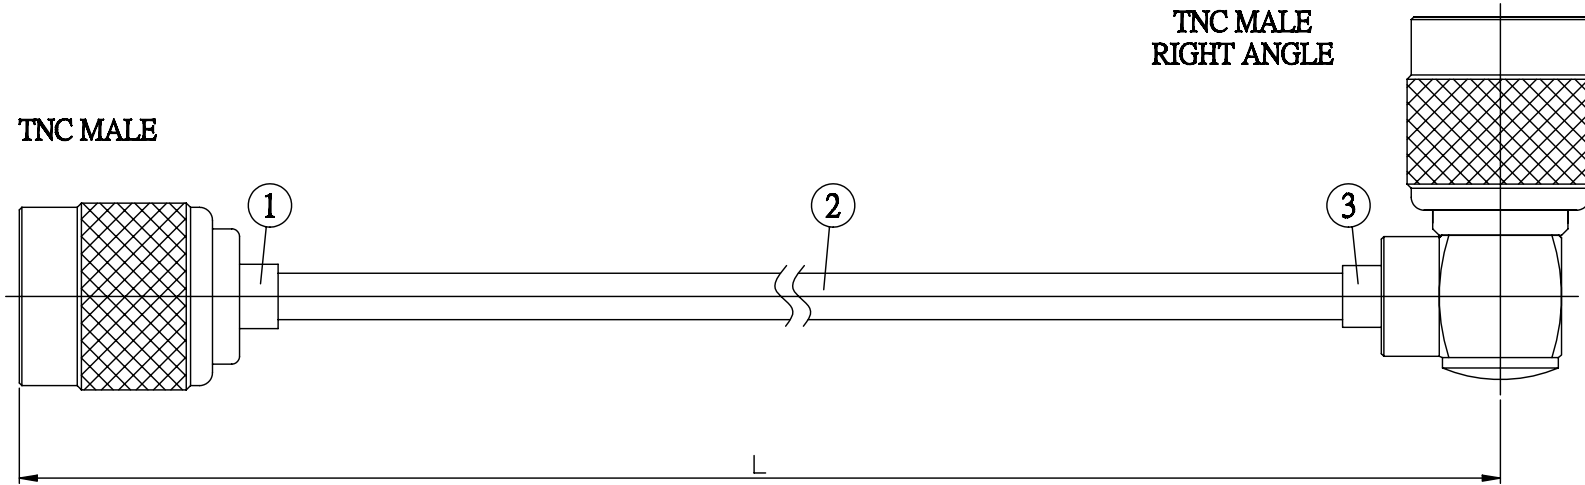

NO.	COMPONENTS	IMPEDANCE
1	TNC MALE	50 OHM
2	.141" HANDBENDABLE CABLE (= JYBAO P/N .141SRF-W-P-50)	50 OHM
3	TNC MALE RIGHT ANGLE	50 OHM

JYE BAO P/N	L CM (INCH)
T30T39-141S-15	15 (5.906)
T30T39-141S-30	30 (11.811)
T30T39-141S-50	50 (19.685)
T30T39-141S-100	100 (39.370)
T30T39-141S-150	150 (59.055)
T30T39-141S-200	200 (78.740)
T30T39-141S-XXX	CUSTOM LENGTH IN CM

LENGTH TOLERANCE IS $\pm 1.5\%$ OR $\pm 10\text{MM}$, WHICHEVER IS GREATER.	JYE BAO CO., LTD. TAIPEI TAIWAN
	DESCRIPTION CABLE ASSEMBLY TNC PLUG TO TNC PLUG R/A
	JYE BAO DRAWING NO. T30T39-141S-XXX