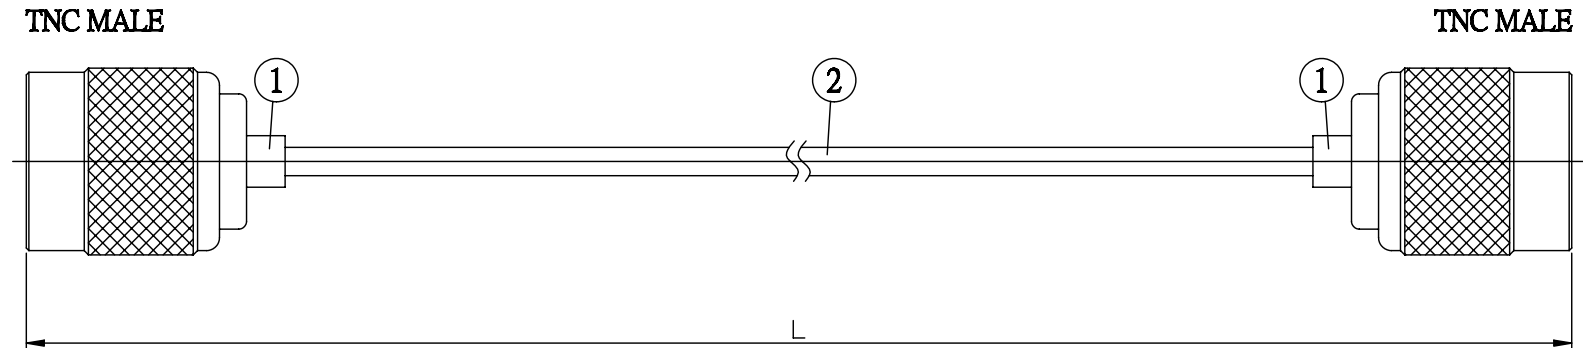

NO.	COMPONENTS	IMPEDANCE
1	TNC MALE	50 OHM
2	.085" TIN PLATED SEMI-RIGID CABLE (TIN PLATED RG405)	50 OHM

JYE BAO P/N	L CM (INCH)
T30T30-85T-15	15 (5.906)
T30T30-85T-30	30 (11.811)
T30T30-85T-50	50 (19.685)
T30T30-85T-100	100 (39.370)
T30T30-85T-150	150 (59.055)
T30T30-85T-200	200 (78.740)
T30T30-85T-XXX	CUSTOM LENGTH IN CM

LENGTH TOLERANCE IS $\pm 1.5\%$ OR $\pm 10\text{MM}$, WHICHEVER IS GREATER.	JYE BAO CO., LTD. TAIPEI TAIWAN
	DESCRIPTION CABLE ASSEMBLY TNC PLUG TO TNC PLUG
	JYE BAO DRAWING NO. T30T30-85T-XXX