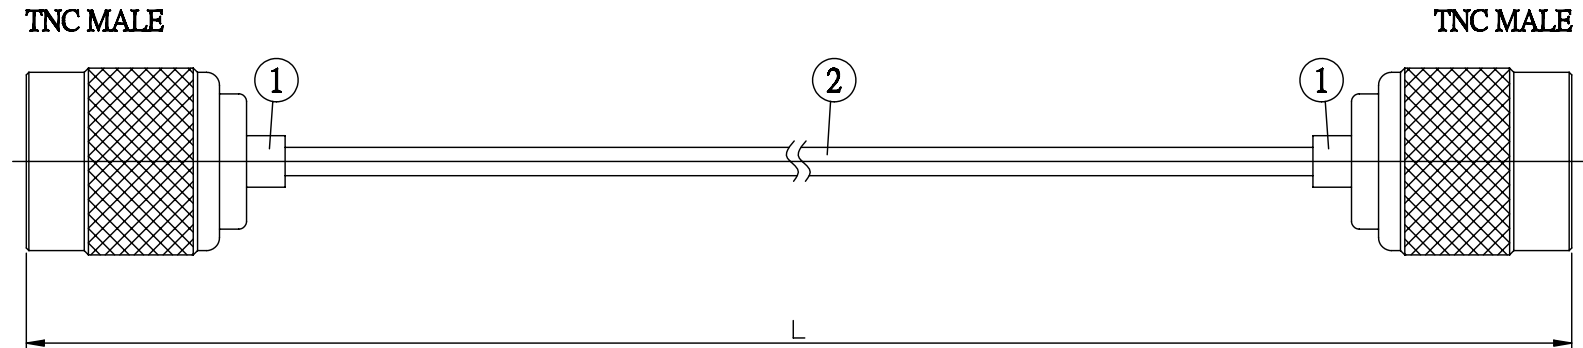

NO.	COMPONENTS	IMPEDANCE
1	TNC MALE	50 OHM
2	.085" HANDBENDABLE CABLE (= JYEBAO P/N .085SRF-W-P-50)	50 OHM

JYE BAO P/N	L CM (INCH)
T30T30-85S-15	15 (5.906)
T30T30-85S-30	30 (11.811)
T30T30-85S-50	50 (19.685)
T30T30-85S-100	100 (39.370)
T30T30-85S-150	150 (59.055)
T30T30-85S-200	200 (78.740)
T30T30-85S-XXX	CUSTOM LENGTH IN CM

<b>LENGTH TOLERANCE IS ±1.5% OR ±10MM, WHICHEVER IS GREATER.</b>	<b>JYE BAO CO., LTD.</b> TAIPEI TAIWAN
	<small>DESCRIPTION</small> CABLE ASSEMBLY TNC PLUG TO TNC PLUG
	<small>JYE BAO DRAWING NO.</small> T30T30-85S-XXX