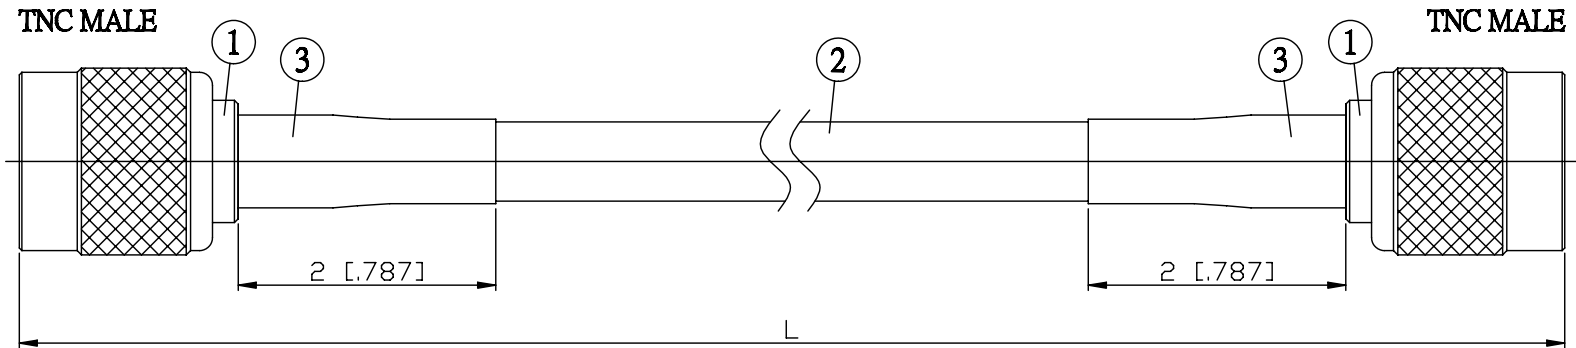

NO.	COMPONENTS	IMPEDANCE
1	TNC MALE	75 OHM
2	RG59	75 OHM
3	HEAT SHRINKING TUBE	

JYE BAO P/N	L CM (INCH)
T30T30-59-15	15 (5.906)
T30T30-59-30	30 (11.811)
T30T30-59-50	50 (19.685)
T30T30-59-100	100 (39.370)
T30T30-59-150	150 (59.055)
T30T30-59-200	200 (78.740)
T30T30-59-XXX	CUSTOM LENGTH IN CM

LENGTH TOLERANCE IS $\pm 1.5\%$ OR $\pm 10\text{MM}$, WHICHEVER IS GREATER.	JYE BAO CO., LTD. TAIPEI TAIWAN
	DESCRIPTION CABLE ASSEMBLY TNC PLUG TO TNC PLUG
	JYE BAO DRAWING NO. T30T30-59-XXX