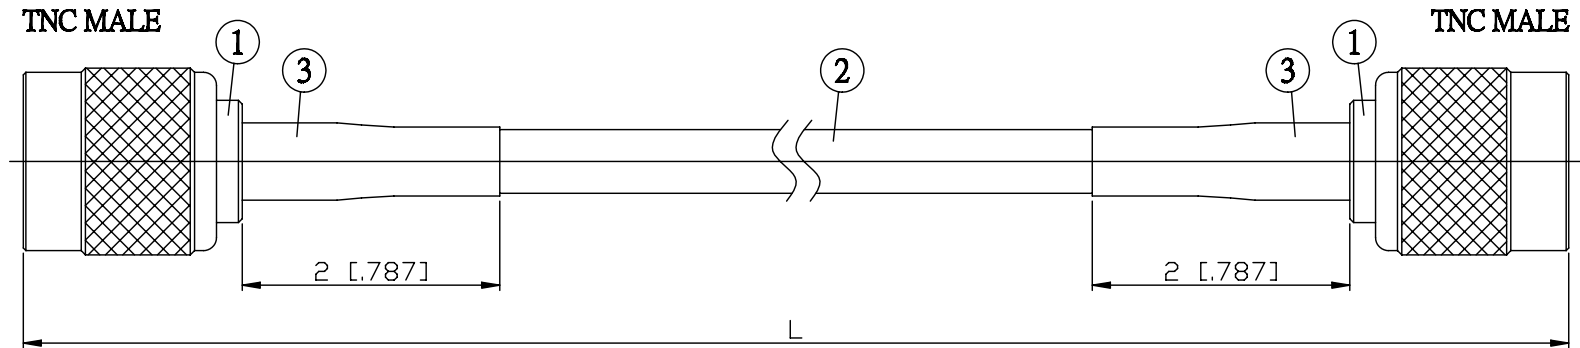

NO.	COMPONENTS	IMPEDANCE
1	TNC MALE	50 OHM
2	RG58	50 OHM
3	HEAT SHRINKING TUBE	

JYE BAO P/N	L CM (INCH)
T30T30-58-15	15 (5.906)
T30T30-58-30	30 (11.811)
T30T30-58-50	50 (19.685)
T30T30-58-100	100 (39.370)
T30T30-58-150	150 (59.055)
T30T30-58-200	200 (78.740)
T30T30-58-XXX	CUSTOM LENGTH IN CM

LENGTH TOLERANCE IS $\pm 1.5\%$ OR $\pm 10\text{MM}$, WHICHEVER IS GREATER.	JYE BAO CO., LTD. TAIPEI TAIWAN
	DESCRIPTION CABLE ASSEMBLY TNC PLUG TO TNC PLUG
	JYE BAO DRAWING NO. T30T30-58-XXX