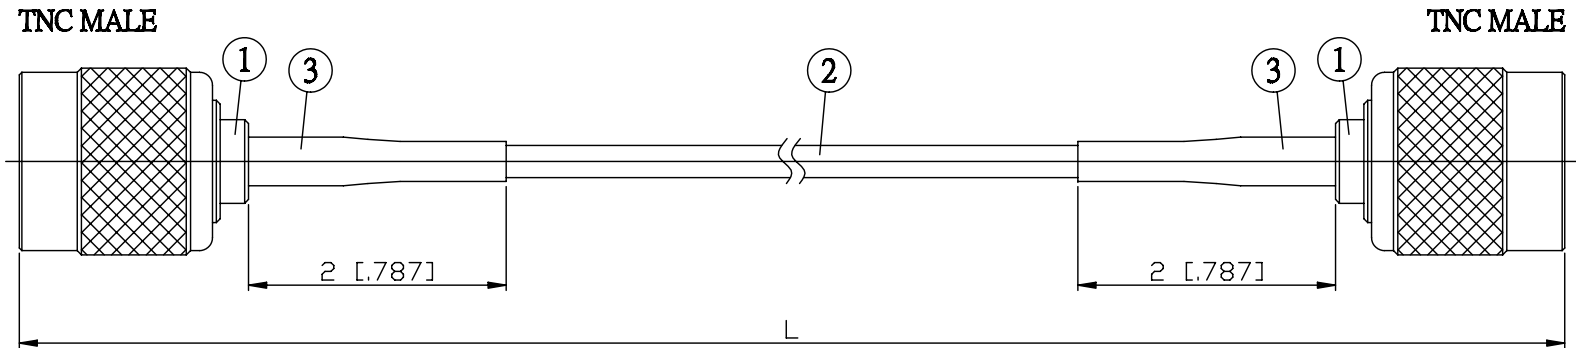

NO.	COMPONENTS	IMPEDANCE
1	TNC MALE	50 OHM
2	RG316	50 OHM
3	HEAT SHRINKING TUBE	

JYE BAO P/N	L CM (INCH)
T30T30-316-15	15 (5.906)
T30T30-316-30	30 (11.811)
T30T30-316-50	50 (19.685)
T30T30-316-100	100 (39.370)
T30T30-316-150	150 (59.055)
T30T30-316-200	200 (78.740)
T30T30-316-XXX	CUSTOM LENGTH IN CM

LENGTH TOLERANCE IS ±1.5% OR ±10MM, WHICHEVER IS GREATER.	JYE BAO CO., LTD. TAIPEI TAIWAN
	DESCRIPTION CABLE ASSEMBLY TNC PLUG TO TNC PLUG
	JYE BAO DRAWING NO. T30T30-316-XXX