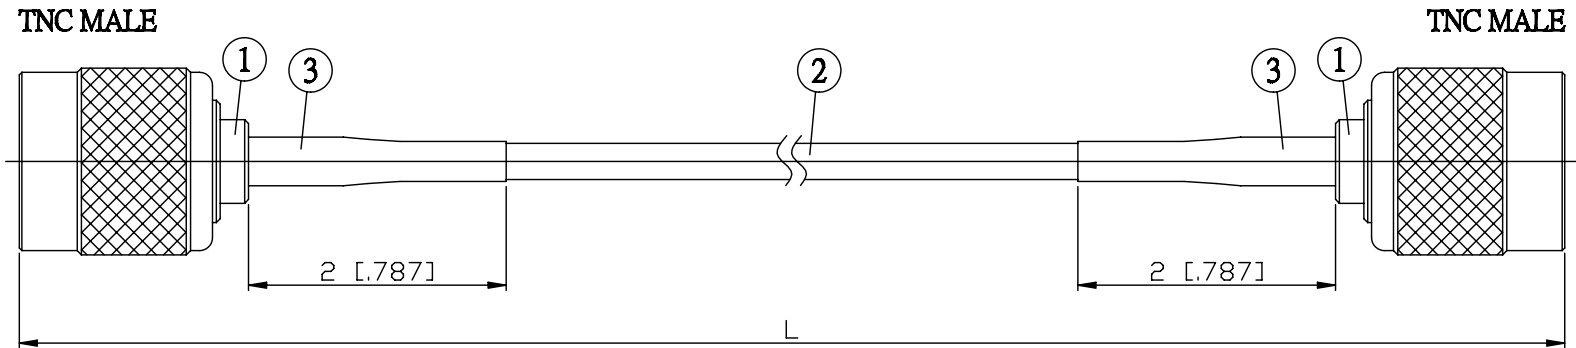

NO.	COMPONENTS	IMPEDANCE
1	TNC MALE	50 OHM
2	RG174	50 OHM
3	HEAT SHRINKING TUBE	

JYE BAO P/N	L CM (INCH)
T30T30-174-15	15 (5.906)
T30T30-174-30	30 (11.811)
T30T30-174-50	50 (19.685)
T30T30-174-100	100 (39.370)
T30T30-174-150	150 (59.055)
T30T30-174-200	200 (78.740)
T30T30-174-XXX	CUSTOM LENGTH IN CM

LENGTH TOLERANCE IS ±1.5% OR ±10MM, WHICHEVER IS GREATER.	JYE BAO CO., LTD. TAIPEI TAIWAN
	DESCRIPTION CABLE ASSEMBLY TNC PLUG TO TNC PLUG
	JYE BAO DRAWING NO. T30T30-174-XXX