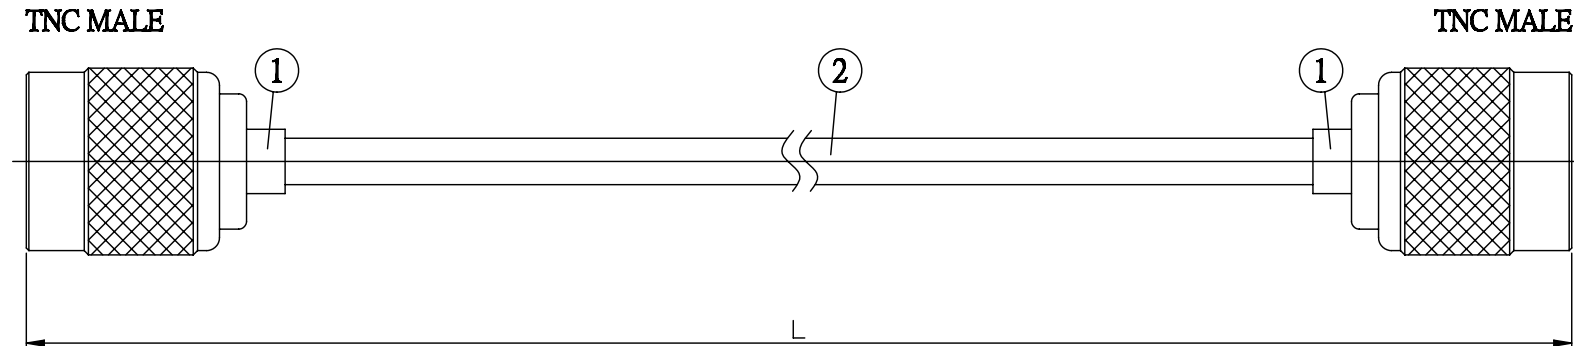

NO.	COMPONENTS	IMPEDANCE
1	TNC MALE	50 OHM
2	.141" TIN PLATED SEMI-RIGID CABLE (TIN PLATED RG402)	50 OHM

JYE BAO P/N	L CM (INCH)
T30T30-141T-15	15 (5.906)
T30T30-141T-30	30 (11.811)
T30T30-141T-50	50 (19.685)
T30T30-141T-100	100 (39.370)
T30T30-141T-150	150 (59.055)
T30T30-141T-200	200 (78.740)
T30T30-141T-XXX	CUSTOM LENGTH IN CM

LENGTH TOLERANCE IS $\pm 1.5\%$ OR $\pm 10\text{MM}$, WHICHEVER IS GREATER.	JYE BAO CO., LTD. TAIPEI TAIWAN
	DESCRIPTION CABLE ASSEMBLY SMB PLUG TO SMB PLUG
	JYE BAO DRAWING NO. T30T30-141T-XXX