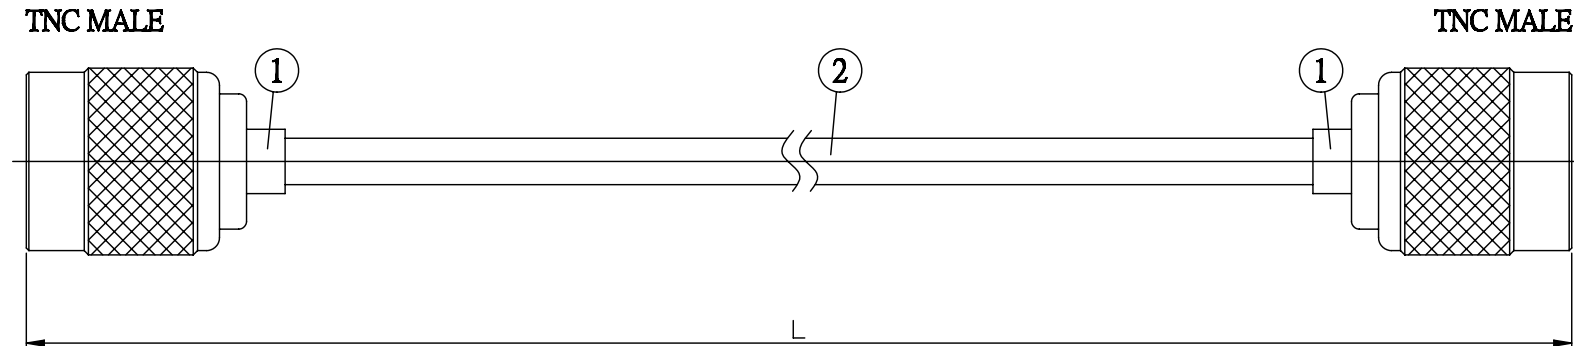

NO.	COMPONENTS	IMPEDANCE
1	TNC MALE	50 OHM
2	.141" HANDBENDABLE CABLE (= JYEBAO P/N .141SRF-W-P-50)	50 OHM

JYE BAO P/N	L CM (INCH)
T30T30-141S-15	15 (5.906)
T30T30-141S-30	30 (11.811)
T30T30-141S-50	50 (19.685)
T30T30-141S-100	100 (39.370)
T30T30-141S-150	150 (59.055)
T30T30-141S-200	200 (78.740)
T30T30-141S-XXX	CUSTOM LENGTH IN CM

LENGTH TOLERANCE IS $\pm 1.5\%$ OR $\pm 10\text{MM}$, WHICHEVER IS GREATER.	JYE BAO CO., LTD. TAIPEI TAIWAN
	DESCRIPTION CABLE ASSEMBLY TNC PLUG TO TNC PLUG
	JYE BAO DRAWING NO. T30T30-141S-XXX