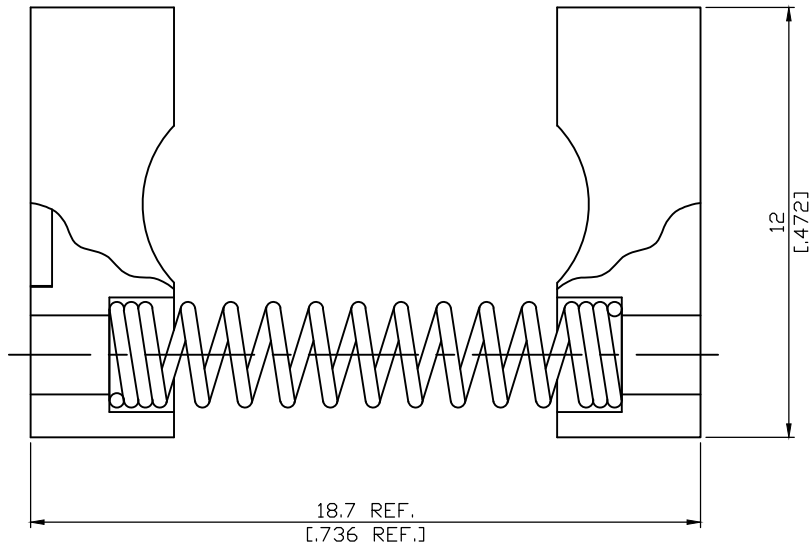

ST-250

Insert for .250" Semi-Rigid Cable
To Be Used With Soldering Fixture ST-008

| Parts | Material | Plating (Micro-inch) |
|-------------|-----------------|------------------------|
| Spring Ring | Stainless Steel | |
| Cover | Stainless Steel | |
| Body | Bakelite | |