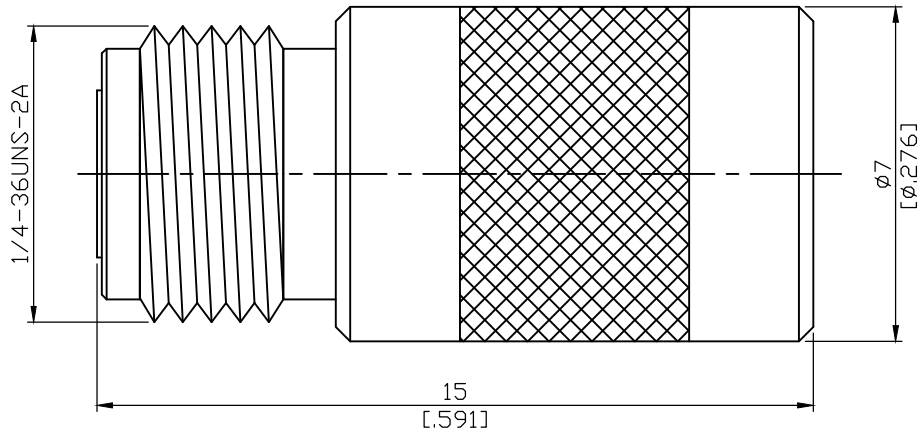

ST-001

Locator Tool
For SMA Plug Contact And Insulator

Parts

Material

Plating (Micro-inch)

Stainless Steel

This part number complies with RoHS.

Notice: JYEBAO reserves the right to make modifications demand appropriate.