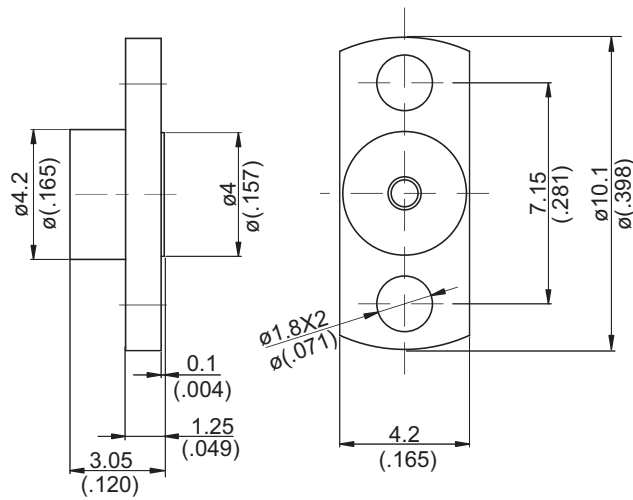

SMP3620-SB00

SMP Plug For Panel Receptacle

50Ω

NOTE: SMOOTH BORE INTERFACE

| Parts | Material | Plating (Micro-inch) |
|-------|-----------------|----------------------|
| Body | Stainless Steel | Passivated |

Weight:

This part number complies with RoHS.

Notice: JYEBAO reserves the right to make modifications deemed appropriate.