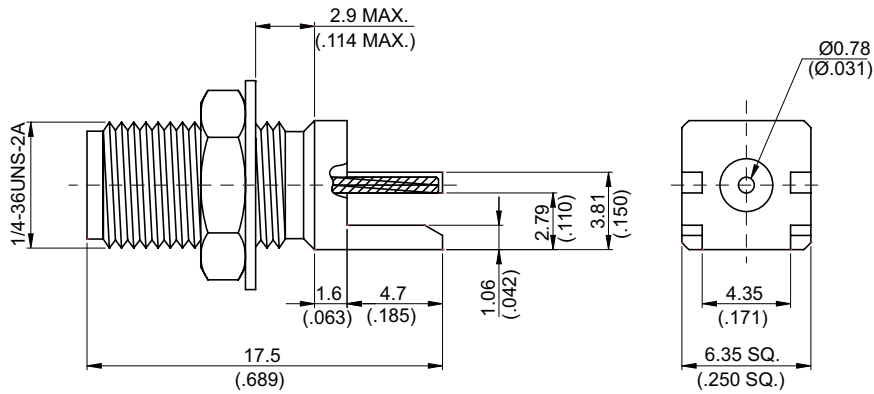

SMA8402-0000

**SMA Jack PCB Mount For Bulkhead End Launch (T=1.73)  
With Round Contact (Φ0.78); 18GHz VSWR 1.2 50Ω**

Parts	Material	Plating (Micro-inch)
Hex Nut	Brass	Gold 4 Over Nickel-Phosphorus Alloy 80 Over Copper 20
Lock Washer	Brass	Gold 4 Over Nickel-Phosphorus Alloy 80 Over Copper 20
Contact Pin	Beryllium Copper	Gold 4 Over Nickel-Phosphorus Alloy 80 Over Copper 20
Insulator	Teflon	
Body	Brass	Gold 4 Over Nickel-Phosphorus Alloy 80 Over Copper 20