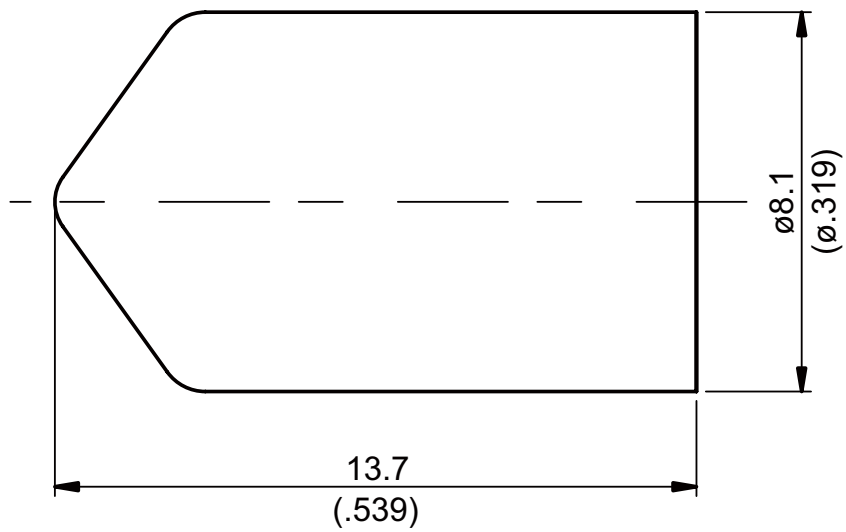

SMA80DP-BLACK

PROTECTIVE CAP FOR SMA JACKS

To be used on SMA Jacks
Color: Black
Material: PVC

This part number complies with RoHS.

Notice: JYEBAO reserves the right to make modifications deemed appropriate.