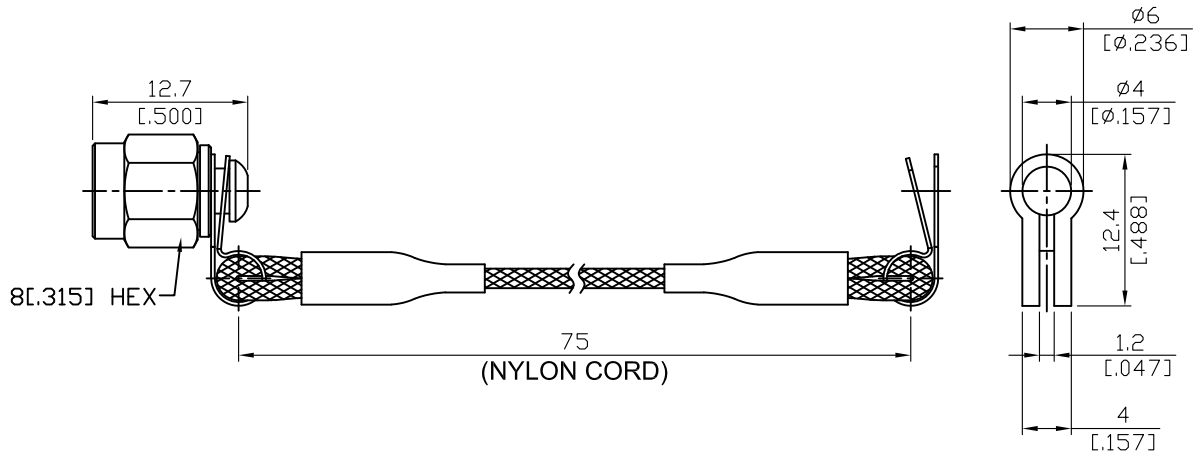

SMA38NY-0000-75MM	SMA Plug With 75mm Long Nylon Cord
-------------------	------------------------------------

Parts	Material	Plating (Micro-inch)
Coupling Nut	Brass	Tin-Zinc-Copper-Alloy 100 Over Copper 50
Body	Brass	Tin-Zinc-Copper-Alloy 100 Over Copper 50
Gasket	Silicone	
Retainer Ring	Beryllium Copper	Tin-Zinc-Copper-Alloy 100 Over Copper 50
Rivet	Brass	Tin-Zinc-Copper-Alloy 100 Over Copper 50
Chain Plate	Nylon Cord (Black)	

--	--

This part number complies with RoHS.

Notice: JYEBAO reserves the right to make modifications deemed appropriate.