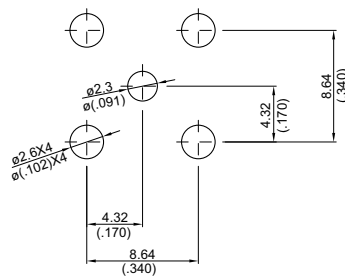

SMA364N3S-00AB

SMA Plug For Panel Receptacle 50Ω

MOUNTING HOLE :

Parts	Material	Plating(Micro-inch)
Renber Ring	Beryllium Copper	Tin-Zinc-Copper-Alloy 100 Over Copper 50
Gasket	Silicon	
Contact Pin	Brass	Gold 20 Over Nickel 50 Over Copper 50
Insulator	Teflon	
Body	Stainless	Passivated
Coupling Nut	Stainless	Passivated

Weight:

This part number complies with RoHS.

Notice: JYEBAO reserves the right to make modifications deemed appropriate.