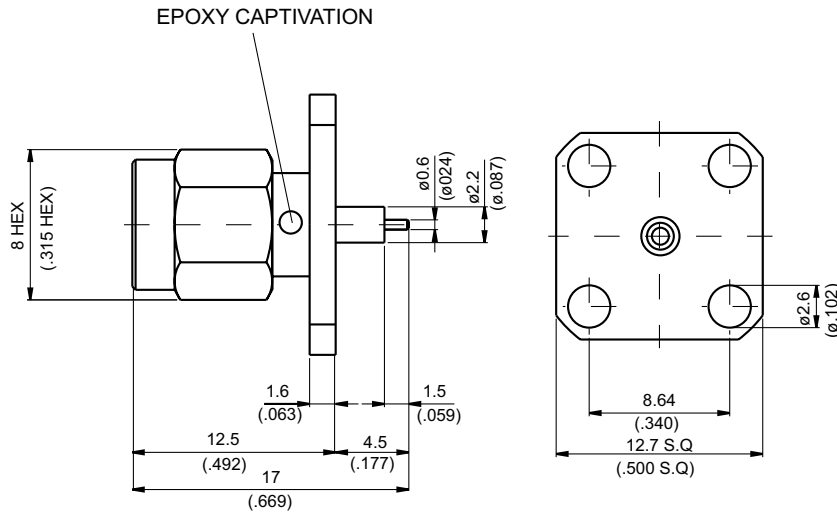

SMA364N3S-00AB

SMA Plug For Panel Receptacle 50Ω

MOUNTING HOLE :

Parts	Material	Plating(Micro-inch)
Renber Ring	Beryllium Copper	Tin-Zinc-Copper-Alloy 100 Over Copper 50
Gasket	Silicon	
Contact Pin	Brass	Gold 20 Over Nickel 50 Over Copper 50
Insulator	Teflon	
Body	Stainless	Passivated
Coupling Nut	Stainless	Passivated

Weight:

This part number complies with RoHS.

Notice: JYEBAO reserves the right to make modifications deemed appropriate.