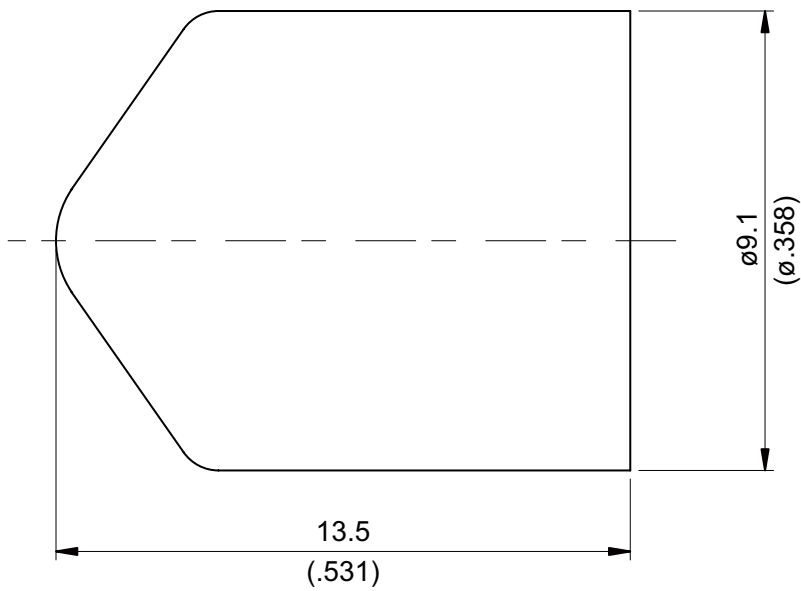

SMA30DPA-RED

PROTECTIVE CAP FOR SMA PLUGS

To be used on SMA Plugs
Color: Red
Material: PVC

This part number complies with RoHS.

Notice: JYEBAO reserves the right to make modifications deemed appropriate.