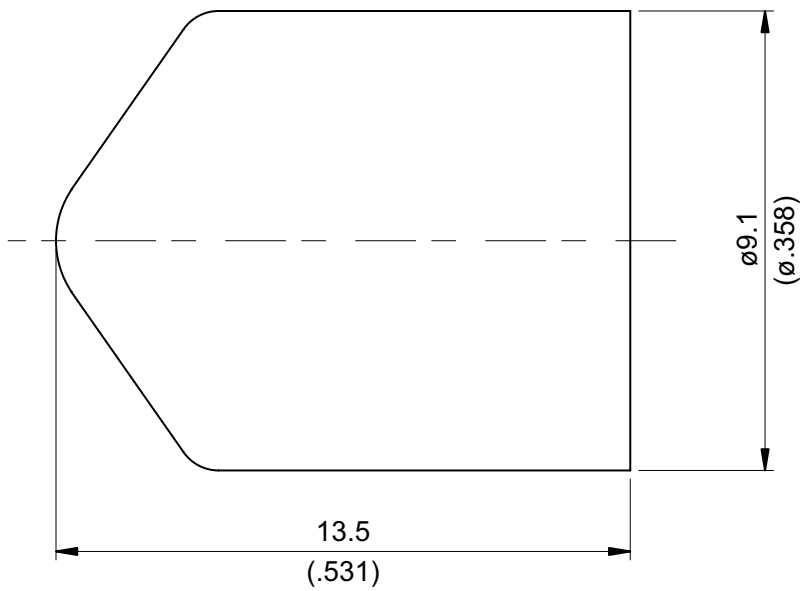

SMA30DPA-BLACK

PROTECTIVE CAP FOR SMA PLUGS

To be used on SMA Plugs

Color: Black

Material: PVC

This part number complies with RoHS.

Notice: JYEBAO reserves the right to make modifications deemed appropriate.