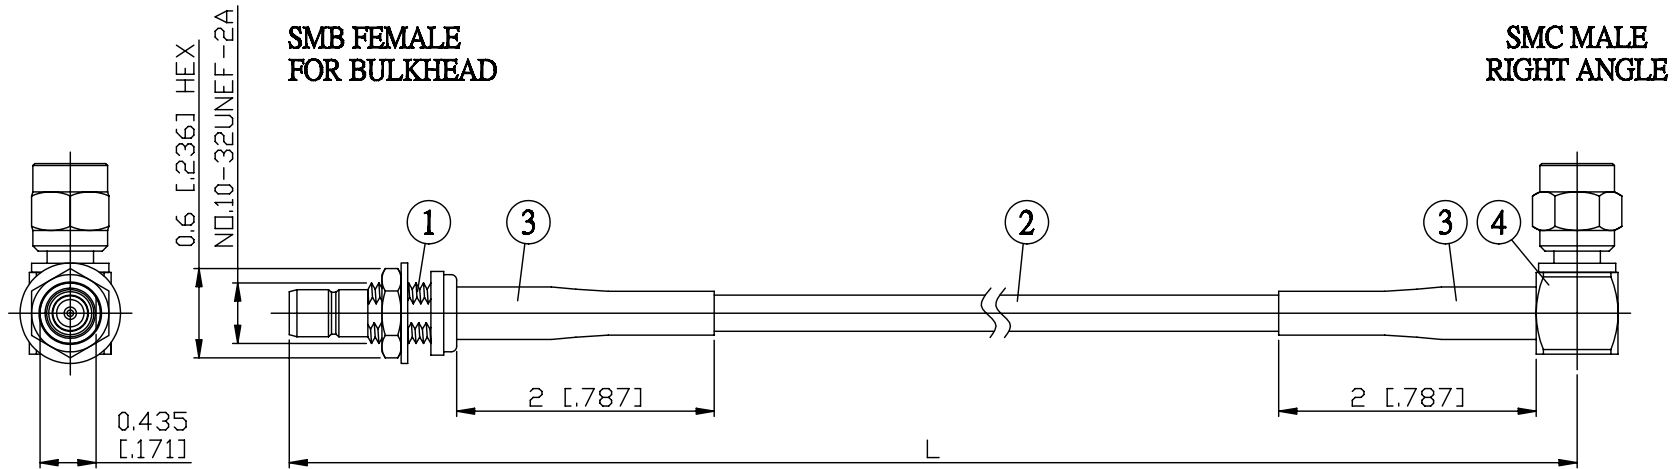

NO.	COMPONENTS	IMPEDANCE
1	SMB FEMALE FOR BULKHEAD	50 OHM
2	JBY100	50 OHM
3	HEAT SHRINKING TUBE	
4	SMC MALE RIGHT ANGLE	50 OHM

JYE BAO P/N	L CM (INCH)
S85MC39-L100-15	15 (5.906)
S85MC39-L100-30	30 (11.811)
S85MC39-L100-50	50 (19.685)
S85MC39-L100-100	100 (39.370)
S85MC39-L100-150	150 (59.055)
S85MC39-L100-200	200 (78.740)
S85MC39-L100-XXX	CUSTOM LENGTH IN CM

LENGTH TOLERANCE IS $\pm 1.5\%$ OR $\pm 10\text{MM}$ , WHICHEVER IS GREATER.	<b>JYE BAO CO., LTD.</b> TAIPEI TAIWAN
	DESCRIPTION CABLE ASSEMBLY SMB JACK FOR BULKHEAD TO SMC PLUG R/A
	JYE BAO DRAWING NO. S85MC39-L100-XXX