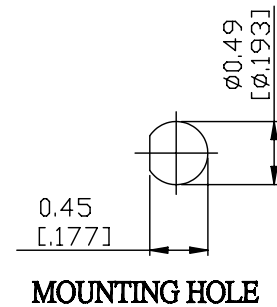

NO.	COMPONENTS	IMPEDANCE
1	SMB FEMALE FOR BULKHEAD	50 OHM
2	JBY100	50 OHM
3	HEAT SHRINKING TUBE	
4	SMC MALE RIGHT ANGLE	50 OHM

JYE BAO P/N	L CM (INCH)
S85MC39-L100-15	15 (5.906)
S85MC39-L100-30	30 (11.811)
S85MC39-L100-50	50 (19.685)
S85MC39-L100-100	100 (39.370)
S85MC39-L100-150	150 (59.055)
S85MC39-L100-200	200 (78.740)
S85MC39-L100-XXX	CUSTOM LENGTH IN CM

LENGTH TOLERANCE IS $\pm 1.5\%$ OR $\pm 10\text{MM}$ , WHICHEVER IS GREATER.	<b>JYE BAO CO., LTD.</b> TAIPEI TAIWAN
	DESCRIPTION CABLE ASSEMBLY SMB JACK FOR BULKHEAD TO SMC PLUG R/A
	JYE BAO DRAWING NO. S85MC39-L100-XXX