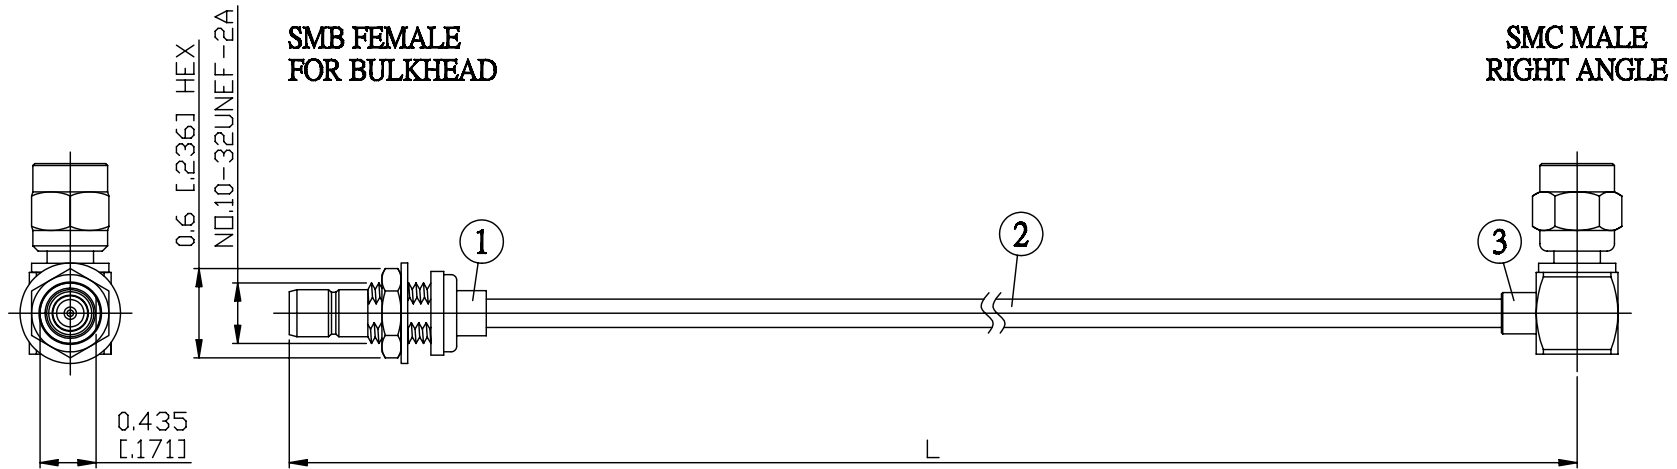

NO.	COMPONENTS	IMPEDANCE
1	SMB FEMALE FOR BULKHEAD	50 OHM
2	.085" TIN PLATED SEMI-RIGID CABLE (TIN PLATED RG405)	50 OHM
3	SMC MALE RIGHT ANGLE	50 OHM

JYE BAO P/N	L CM (INCH)
S85MC39-85T-15	15 (5.906)
S85MC39-85T-30	30 (11.811)
S85MC39-85T-50	50 (19.685)
S85MC39-85T-100	100 (39.370)
S85MC39-85T-150	150 (59.055)
S85MC39-85T-200	200 (78.740)
S85MC39-85T-XXX	CUSTOM LENGTH IN CM

LENGTH TOLERANCE IS $\pm 1.5\%$ OR $\pm 10\text{MM}$, WHICHEVER IS GREATER.	JYE BAO CO., LTD. TAIPEI TAIWAN
	DESCRIPTION CABLE ASSEMBLY SMB JACK FOR BULKHEAD TO SMC PLUG R/A
	JYE BAO DRAWING NO. S85MC39-85T-XXX