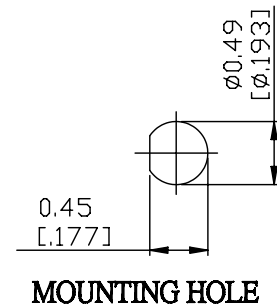

NO.	COMPONENTS	IMPEDANCE
1	SMB FEMALE FOR BULKHEAD	50 OHM
2	RG316	50 OHM
3	HEAT SHRINKING TUBE	
4	SMC MALE RIGHT ANGLE	50 OHM

JYE BAO P/N	L CM (INCH)
S85MC39-316-15	15 (5.906)
S85MC39-316-30	30 (11.811)
S85MC39-316-50	50 (19.685)
S85MC39-316-100	100 (39.370)
S85MC39-316-150	150 (59.055)
S85MC39-316-200	200 (78.740)
S85MC39-316-XXX	CUSTOM LENGTH IN CM

LENGTH TOLERANCE IS ±1.5% OR ±10MM, WHICHEVER IS GREATER.	<b>JYE BAO CO., LTD.</b> TAIPEI TAIWAN
	DESCRIPTION CABLE ASSEMBLY SMB JACK FOR BULKHEAD TO SMC PLUG R/A
	JYE BAO DRAWING NO. S85MC39-316-XXX