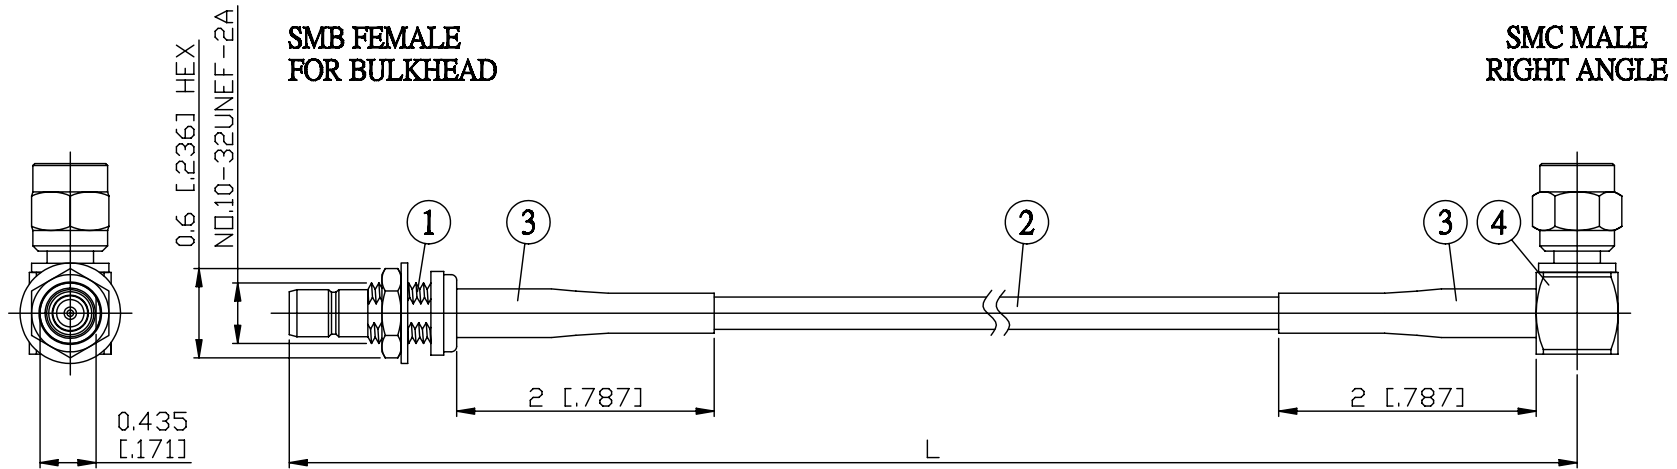

NO.	COMPONENTS	IMPEDANCE
1	SMB FEMALE FOR BULKHEAD	50 OHM
2	RG316	50 OHM
3	HEAT SHRINKING TUBE	
4	SMC MALE RIGHT ANGLE	50 OHM

JYE BAO P/N	L CM (INCH)
S85MC39-316-15	15 (5.906)
S85MC39-316-30	30 (11.811)
S85MC39-316-50	50 (19.685)
S85MC39-316-100	100 (39.370)
S85MC39-316-150	150 (59.055)
S85MC39-316-200	200 (78.740)
S85MC39-316-XXX	CUSTOM LENGTH IN CM

LENGTH TOLERANCE IS ±1.5% OR ±10MM, WHICHEVER IS GREATER.	<b>JYE BAO CO., LTD.</b> TAIPEI TAIWAN
	DESCRIPTION CABLE ASSEMBLY SMB JACK FOR BULKHEAD TO SMC PLUG R/A
	JYE BAO DRAWING NO. S85MC39-316-XXX