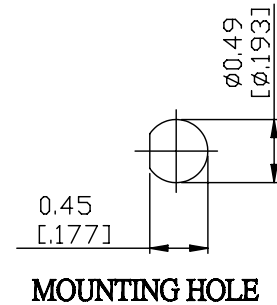

NO.	COMPONENTS	IMPEDANCE
1	SMB FEMALE FOR BULKHEAD	50 OHM
2	RG178	50 OHM
3	HEAT SHRINKING TUBE	
4	SMC MALE RIGHT ANGLE	50 OHM

JYE BAO P/N	L CM (INCH)
S85MC39-178-15	15 (5.906)
S85MC39-178-30	30 (11.811)
S85MC39-178-50	50 (19.685)
S85MC39-178-100	100 (39.370)
S85MC39-178-150	150 (59.055)
S85MC39-178-200	200 (78.740)
S85MC39-178-XXX	CUSTOM LENGTH IN CM

LENGTH TOLERANCE IS $\pm 1.5\%$ OR $\pm 10\text{MM}$ , WHICHEVER IS GREATER.	<b>JYE BAO CO., LTD.</b> TAIPEI TAIWAN
	DESCRIPTION CABLE ASSEMBLY SMB JACK FOR BULKHEAD TO SMC PLUG R/A
	JYE BAO DRAWING NO. S85MC39-178-XXX