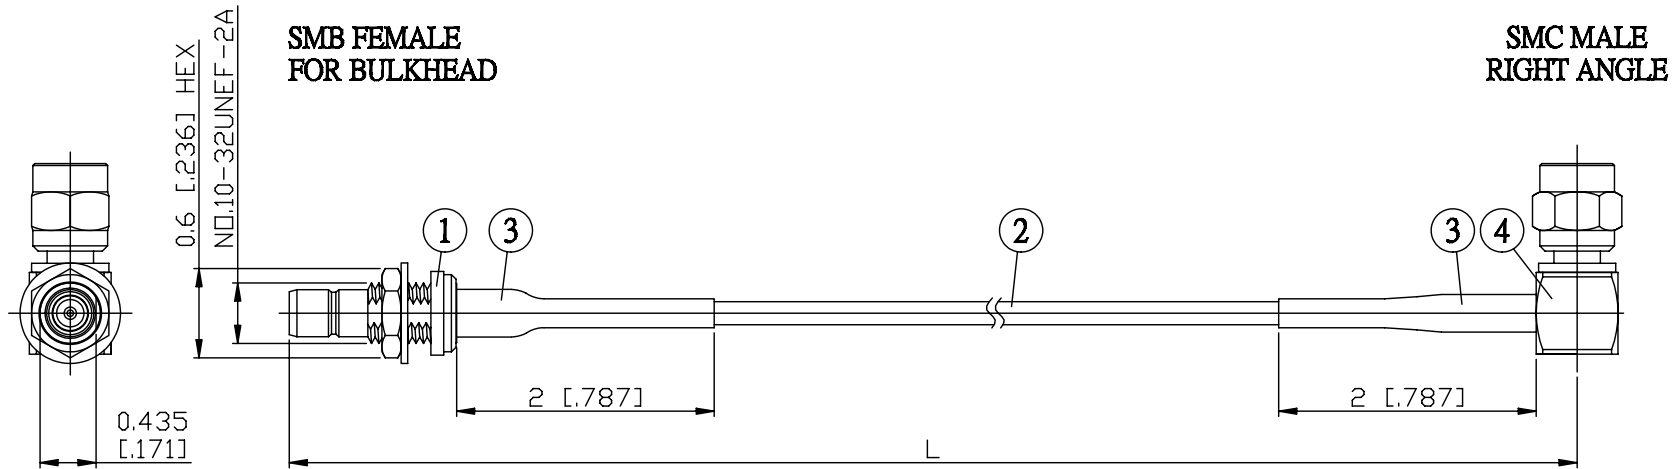

NO.	COMPONENTS	IMPEDANCE
1	SMB FEMALE FOR BULKHEAD	50 OHM
2	RG178	50 OHM
3	HEAT SHRINKING TUBE	
4	SMC MALE RIGHT ANGLE	50 OHM

JYE BAO P/N	L CM (INCH)
S85MC39-178-15	15 (5.906)
S85MC39-178-30	30 (11.811)
S85MC39-178-50	50 (19.685)
S85MC39-178-100	100 (39.370)
S85MC39-178-150	150 (59.055)
S85MC39-178-200	200 (78.740)
S85MC39-178-XXX	CUSTOM LENGTH IN CM

LENGTH TOLERANCE IS $\pm 1.5\%$ OR $\pm 10\text{MM}$ , WHICHEVER IS GREATER.	<b>JYE BAO CO., LTD.</b> TAIPEI TAIWAN
	DESCRIPTION CABLE ASSEMBLY SMB JACK FOR BULKHEAD TO SMC PLUG R/A
	JYE BAO DRAWING NO. S85MC39-178-XXX