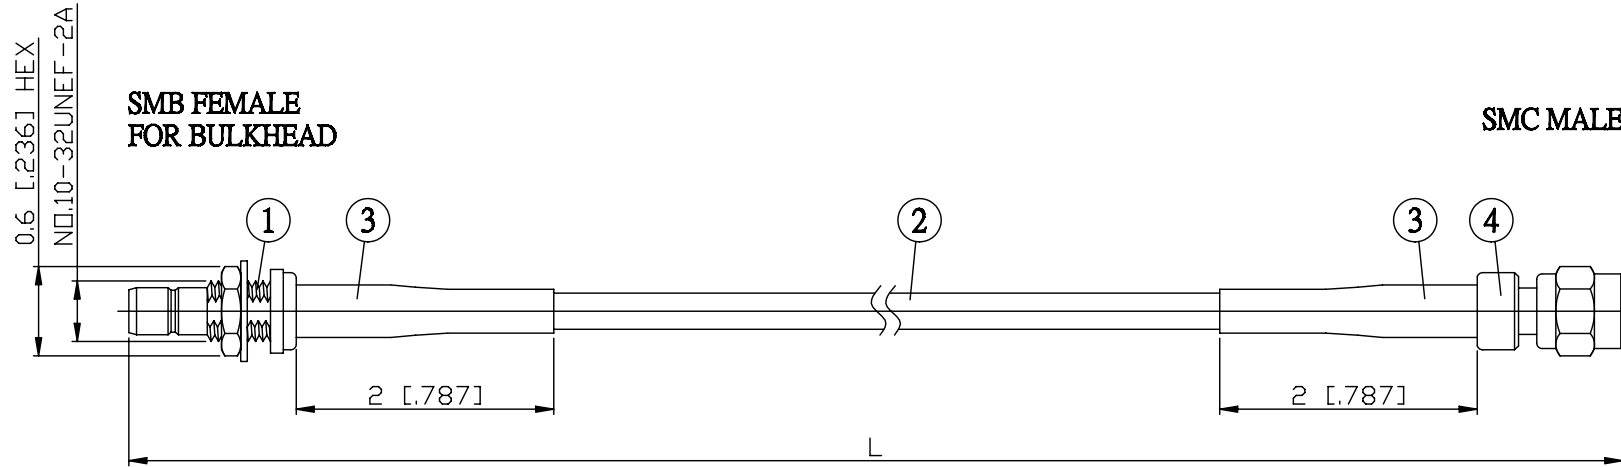

NO.	COMPONENTS	IMPEDANCE
1	SMB FEMALE FOR BULKHEAD	50 OHM
2	JBY100	50 OHM
3	HEAT SHRINKING TUBE	
4	SMC MALE	50 OHM

JYE BAO P/N	L CM (INCH)
S85MC30-L100-15	15 (5.906)
S85MC30-L100-30	30 (11.811)
S85MC30-L100-50	50 (19.685)
S85MC30-L100-100	100 (39.370)
S85MC30-L100-150	150 (59.055)
S85MC30-L100-200	200 (78.740)
S85MC30-L100-XXX	CUSTOM LENGTH IN CM

LENGTH TOLERANCE IS $\pm 1.5\%$ OR $\pm 10\text{MM}$ , WHICHEVER IS GREATER.	<b>JYE BAO CO., LTD.</b> TAIPEI TAIWAN
	DESCRIPTION CABLE ASSEMBLY SMB JACK FOR BULKHEAD TO SMC PLUG
	JYE BAO DRAWING NO. S85MC30-L100-XXX