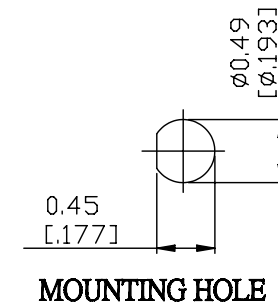

NO.	COMPONENTS	IMPEDANCE
1	SMB FEMALE FOR BULKHEAD	50 OHM
2	JBY100	50 OHM
3	HEAT SHRINKING TUBE	
4	SMC MALE	50 OHM

JYE BAO P/N	L CM (INCH)
S85MC30-L100-15	15 (5.906)
S85MC30-L100-30	30 (11.811)
S85MC30-L100-50	50 (19.685)
S85MC30-L100-100	100 (39.370)
S85MC30-L100-150	150 (59.055)
S85MC30-L100-200	200 (78.740)
S85MC30-L100-XXX	CUSTOM LENGTH IN CM

LENGTH TOLERANCE IS $\pm 1.5\%$ OR $\pm 10\text{MM}$ , WHICHEVER IS GREATER.	<b>JYE BAO CO., LTD.</b> TAIPEI TAIWAN
	DESCRIPTION CABLE ASSEMBLY SMB JACK FOR BULKHEAD TO SMC PLUG
	JYE BAO DRAWING NO. S85MC30-L100-XXX