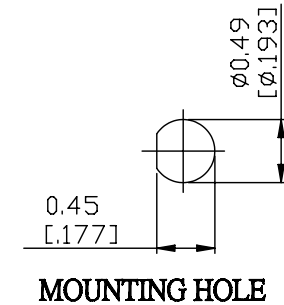

NO.	COMPONENTS	IMPEDANCE
1	SMB FEMALE FOR BULKHEAD	50 OHM
2	.085" TIN PLATED SEMI-RIGID CABLE (TIN PLATED RG405)	50 OHM
3	SMC MALE	50 OHM

JYE BAO P/N	L CM (INCH)
S85MC30-85T-15	15 (5.906)
S85MC30-85T-30	30 (11.811)
S85MC30-85T-50	50 (19.685)
S85MC30-85T-100	100 (39.370)
S85MC30-85T-150	150 (59.055)
S85MC30-85T-200	200 (78.740)
S85MC30-85T-XXX	CUSTOM LENGTH IN CM

LENGTH TOLERANCE IS $\pm 1.5\%$ OR $\pm 10\text{MM}$, WHICHEVER IS GREATER.	JYE BAO CO., LTD. TAIPEI TAIWAN	
	DESCRIPTION	CABLE ASSEMBLY SMB JACK FOR BULKHEAD TO SMC PLUG
	JYE BAO DRAWING NO.	S85MC30-85T-XXX