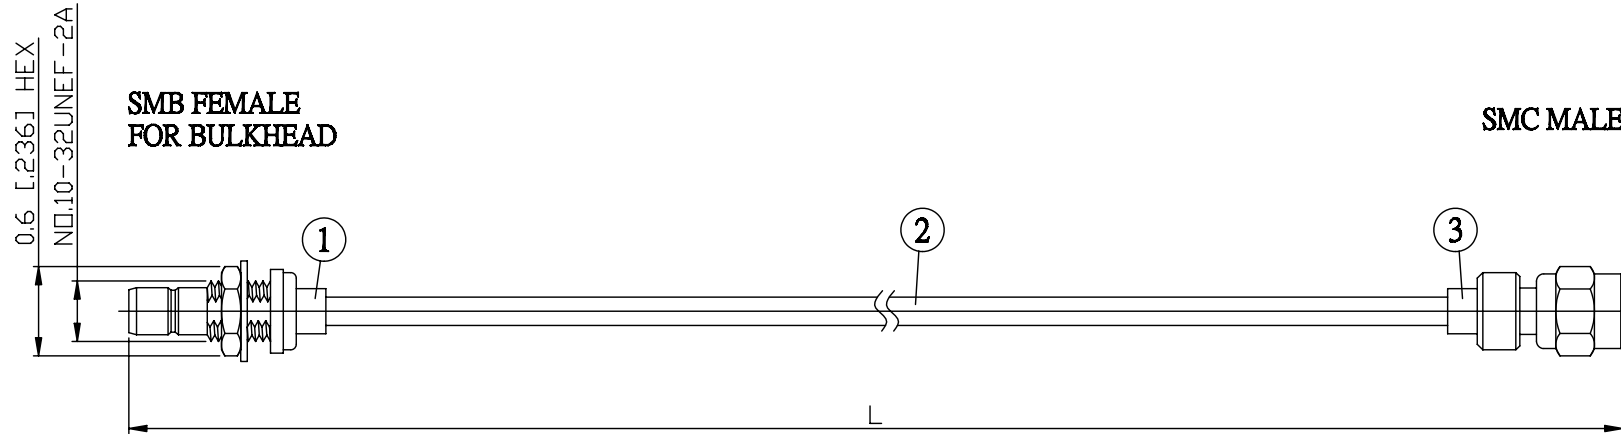

NO.	COMPONENTS	IMPEDANCE
1	SMB FEMALE FOR BULKHEAD	50 OHM
2	.085" TIN PLATED SEMI-RIGID CABLE (TIN PLATED RG405)	50 OHM
3	SMC MALE	50 OHM

JYE BAO P/N	L CM (INCH)
S85MC30-85T-15	15 (5.906)
S85MC30-85T-30	30 (11.811)
S85MC30-85T-50	50 (19.685)
S85MC30-85T-100	100 (39.370)
S85MC30-85T-150	150 (59.055)
S85MC30-85T-200	200 (78.740)
S85MC30-85T-XXX	CUSTOM LENGTH IN CM

LENGTH TOLERANCE IS $\pm 1.5\%$ OR $\pm 10\text{MM}$, WHICHEVER IS GREATER.	JYE BAO CO., LTD. TAIPEI TAIWAN	
	DESCRIPTION	CABLE ASSEMBLY SMB JACK FOR BULKHEAD TO SMC PLUG
	JYE BAO DRAWING NO.	S85MC30-85T-XXX