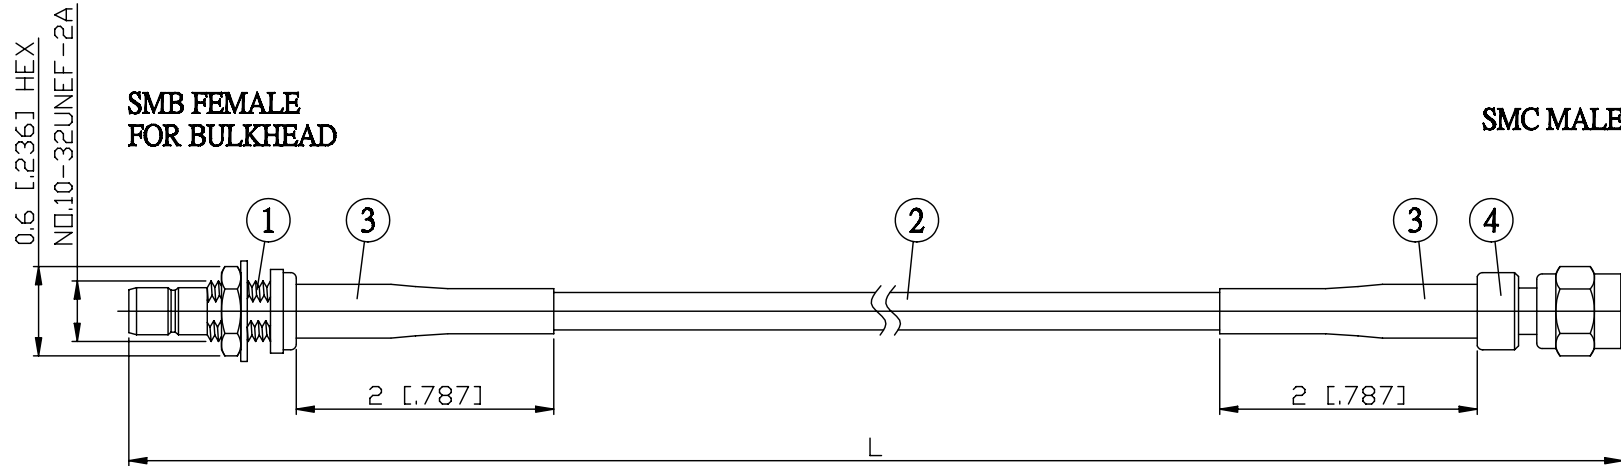

NO.	COMPONENTS	IMPEDANCE
1	SMB FEMALE FOR BULKHEAD	50 OHM
2	DOUBLE SHIELDED RG316(= RD316)	50 OHM
3	HEAT SHRINKING TUBE	
4	SMC MALE	50 OHM

JYE BAO P/N	L CM (INCH)
S85MC30-316D-15	15 (5.906)
S85MC30-316D-30	30 (11.811)
S85MC30-316D-50	50 (19.685)
S85MC30-316D-100	100 (39.370)
S85MC30-316D-150	150 (59.055)
S85MC30-316D-200	200 (78.740)
S85MC30-316D-XXX	CUSTOM LENGTH IN CM

LENGTH TOLERANCE IS $\pm 1.5\%$ OR $\pm 10\text{MM}$, WHICHEVER IS GREATER.	JYE BAO CO., LTD. TAIPEI TAIWAN
	DESCRIPTION CABLE ASSEMBLY SMB JACK FOR BULKHEAD TO SMC PLUG
	JYE BAO DRAWING NO. S85MC30-316D-XXX