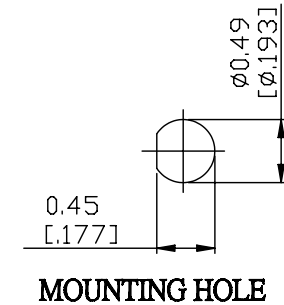

NO.	COMPONENTS	IMPEDANCE
1	SMB FEMALE FOR BULKHEAD	50 OHM
2	DOUBLE SHIELDED RG316(= RD316)	50 OHM
3	HEAT SHRINKING TUBE	
4	SMC MALE	50 OHM

JYE BAO P/N	L CM (INCH)
S85MC30-316D-15	15 (5.906)
S85MC30-316D-30	30 (11.811)
S85MC30-316D-50	50 (19.685)
S85MC30-316D-100	100 (39.370)
S85MC30-316D-150	150 (59.055)
S85MC30-316D-200	200 (78.740)
S85MC30-316D-XXX	CUSTOM LENGTH IN CM

LENGTH TOLERANCE IS $\pm 1.5\%$ OR $\pm 10\text{MM}$, WHICHEVER IS GREATER.	JYE BAO CO., LTD. TAIPEI TAIWAN
	DESCRIPTION CABLE ASSEMBLY SMB JACK FOR BULKHEAD TO SMC PLUG
	JYE BAO DRAWING NO. S85MC30-316D-XXX