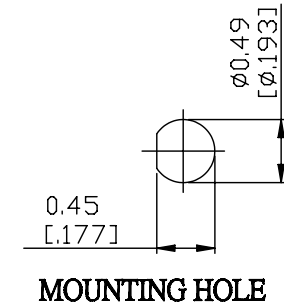

NO.	COMPONENTS	IMPEDANCE
1	SMB FEMALE FOR BULKHEAD	50 OHM
2	RG316	50 OHM
3	HEAT SHRINKING TUBE	
4	SMC MALE	50 OHM

JYE BAO P/N	L CM (INCH)
S85MC30-316-15	15 (5.906)
S85MC30-316-30	30 (11.811)
S85MC30-316-50	50 (19.685)
S85MC30-316-100	100 (39.370)
S85MC30-316-150	150 (59.055)
S85MC30-316-200	200 (78.740)
S85MC30-316-XXX	CUSTOM LENGTH IN CM

LENGTH TOLERANCE IS $\pm 1.5\%$ OR $\pm 10\text{MM}$, WHICHEVER IS GREATER.	JYE BAO CO., LTD. TAIPEI TAIWAN
	DESCRIPTION CABLE ASSEMBLY SMB JACK FOR BULKHEAD TO SMC PLUG
	JYE BAO DRAWING NO. S85MC30-316-XXX