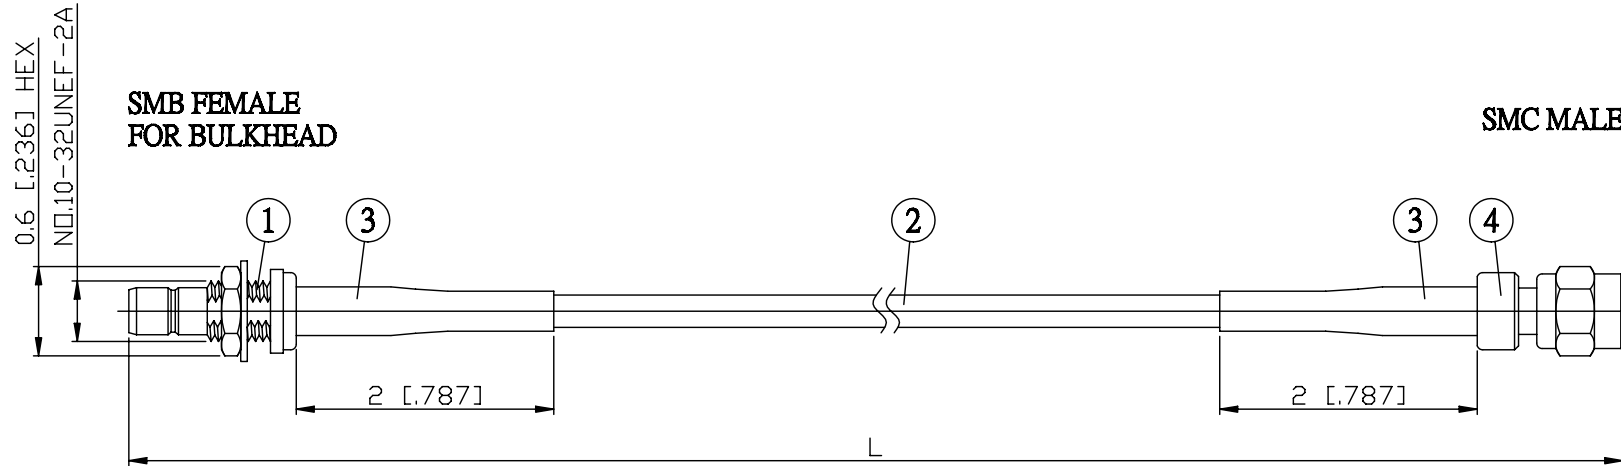

NO.	COMPONENTS	IMPEDANCE
1	SMB FEMALE FOR BULKHEAD	50 OHM
2	RG316	50 OHM
3	HEAT SHRINKING TUBE	
4	SMC MALE	50 OHM

JYE BAO P/N	L CM (INCH)
S85MC30-316-15	15 (5.906)
S85MC30-316-30	30 (11.811)
S85MC30-316-50	50 (19.685)
S85MC30-316-100	100 (39.370)
S85MC30-316-150	150 (59.055)
S85MC30-316-200	200 (78.740)
S85MC30-316-XXX	CUSTOM LENGTH IN CM

LENGTH TOLERANCE IS $\pm 1.5\%$ OR $\pm 10\text{MM}$, WHICHEVER IS GREATER.	JYE BAO CO., LTD. TAIPEI TAIWAN
	DESCRIPTION CABLE ASSEMBLY SMB JACK FOR BULKHEAD TO SMC PLUG
	JYE BAO DRAWING NO. S85MC30-316-XXX