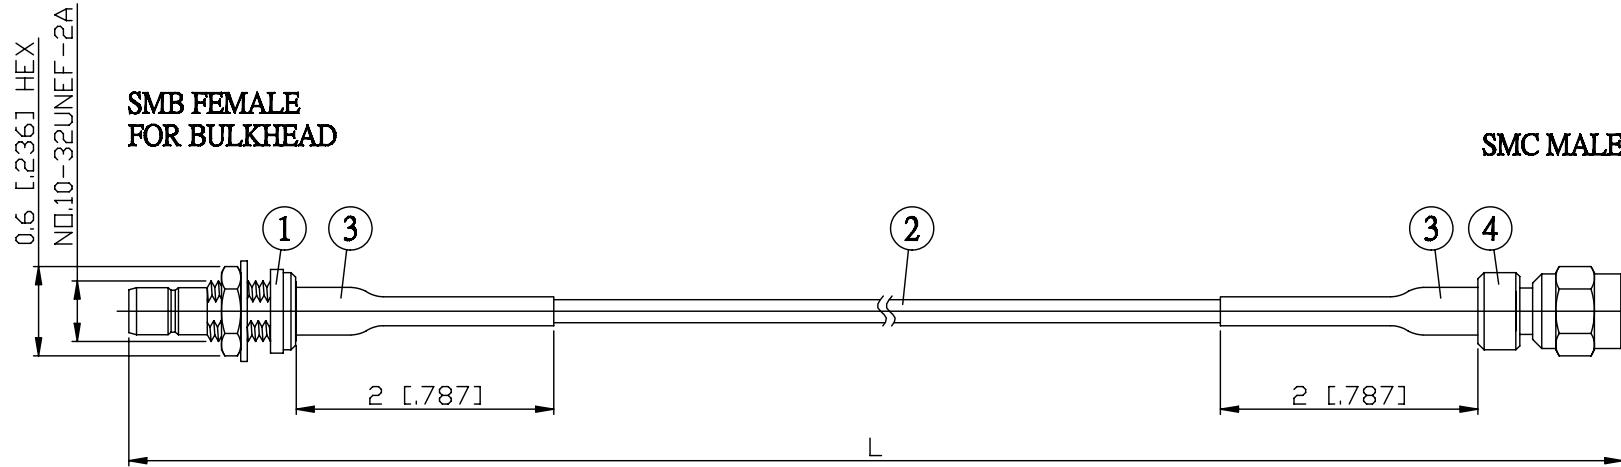

NO.	COMPONENTS	IMPEDANCE
1	SMB FEMALE FOR BULKHEAD	50 OHM
2	RG178	50 OHM
3	HEAT SHRINKING TUBE	
4	SMC MALE	50 OHM

JYE BAO P/N	L CM (INCH)
S85MC30-178-15	15 (5.906)
S85MC30-178-30	30 (11.811)
S85MC30-178-50	50 (19.685)
S85MC30-178-100	100 (39.370)
S85MC30-178-150	150 (59.055)
S85MC30-178-200	200 (78.740)
S85MC30-178-XXX	CUSTOM LENGTH IN CM

LENGTH TOLERANCE IS $\pm 1.5\%$ OR $\pm 10\text{MM}$, WHICHEVER IS GREATER.	JYE BAO CO., LTD.	
	TAIPEI TAIWAN	
	DESCRIPTION	CABLE ASSEMBLY SMB JACK FOR BULKHEAD TO SMC PLUG
JYE BAO DRAWING NO.	S85MC30-178-XXX	