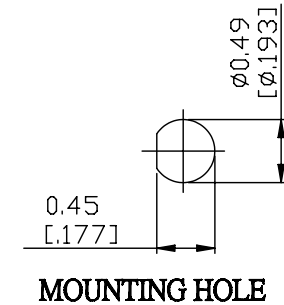

NO.	COMPONENTS	IMPEDANCE
1	SMB FEMALE FOR BULKHEAD	50 OHM
2	RG178	50 OHM
3	HEAT SHRINKING TUBE	
4	SMC MALE	50 OHM

JYE BAO P/N	L CM (INCH)
S85MC30-178-15	15 (5.906)
S85MC30-178-30	30 (11.811)
S85MC30-178-50	50 (19.685)
S85MC30-178-100	100 (39.370)
S85MC30-178-150	150 (59.055)
S85MC30-178-200	200 (78.740)
S85MC30-178-XXX	CUSTOM LENGTH IN CM

LENGTH TOLERANCE IS $\pm 1.5\%$ OR $\pm 10\text{MM}$, WHICHEVER IS GREATER.	JYE BAO CO., LTD.	
	TAIPEI TAIWAN	
	DESCRIPTION	CABLE ASSEMBLY SMB JACK FOR BULKHEAD TO SMC PLUG
JYE BAO DRAWING NO.	S85MC30-178-XXX	