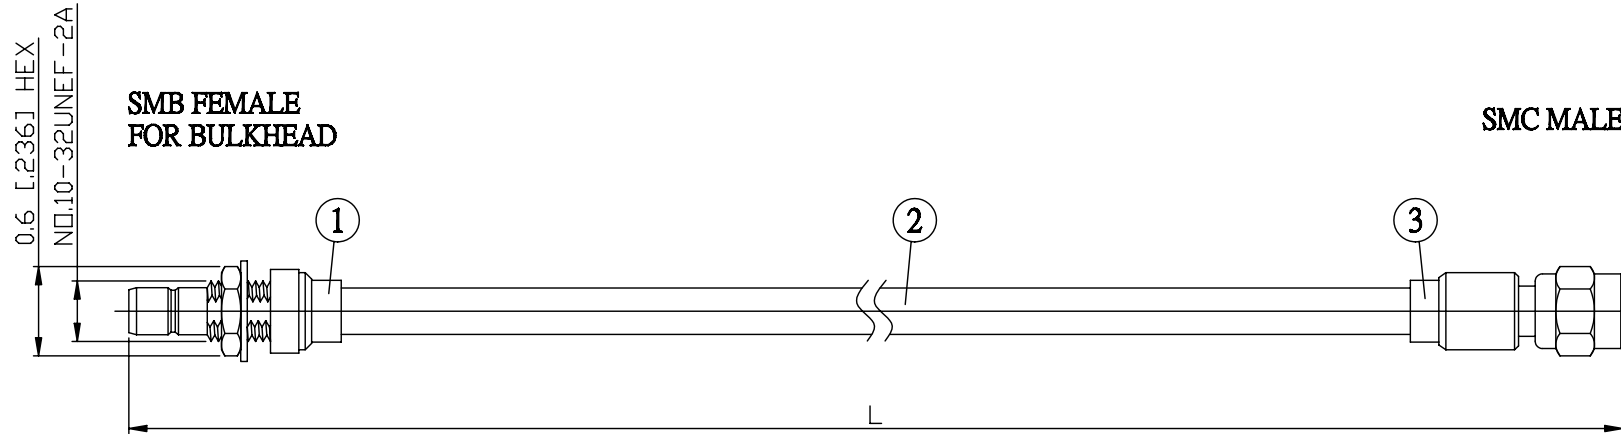

NO.	COMPONENTS	IMPEDANCE
1	SMB FEMALE FOR BULKHEAD	50 OHM
2	.141" TIN PLATED SEMI-RIGID CABLE (TIN PLATED RG402)	50 OHM
3	SMC MALE	50 OHM

JYE BAO P/N	L CM (INCH)
S85MC30-141T-15	15 (5.906)
S85MC30-141T-30	30 (11.811)
S85MC30-141T-50	50 (19.685)
S85MC30-141T-100	100 (39.370)
S85MC30-141T-150	150 (59.055)
S85MC30-141T-200	200 (78.740)
S85MC30-141T-XXX	CUSTOM LENGTH IN CM

LENGTH TOLERANCE IS ±1.5% OR ±10MM, WHICHEVER IS GREATER.	JYE BAO CO., LTD.	
	TAIPEI TAIWAN	
	DESCRIPTION	CABLE ASSEMBLY SMB JACK FOR BULKHEAD TO SMC PLUG
JYE BAO DRAWING NO.	S85MC30-141T-XXX	