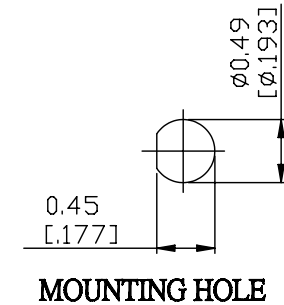

NO.	COMPONENTS	IMPEDANCE
1	SMB FEMALE FOR BULKHEAD	50 OHM
2	.141" TIN PLATED SEMI-RIGID CABLE (TIN PLATED RG402)	50 OHM
3	SMC MALE	50 OHM

JYE BAO P/N	L CM (INCH)
S85MC30-141T-15	15 (5.906)
S85MC30-141T-30	30 (11.811)
S85MC30-141T-50	50 (19.685)
S85MC30-141T-100	100 (39.370)
S85MC30-141T-150	150 (59.055)
S85MC30-141T-200	200 (78.740)
S85MC30-141T-XXX	CUSTOM LENGTH IN CM

LENGTH TOLERANCE IS ±1.5% OR ±10MM, WHICHEVER IS GREATER.	JYE BAO CO., LTD.	
	TAIPEI TAIWAN	
	DESCRIPTION	CABLE ASSEMBLY SMB JACK FOR BULKHEAD TO SMC PLUG
JYE BAO DRAWING NO.	S85MC30-141T-XXX	