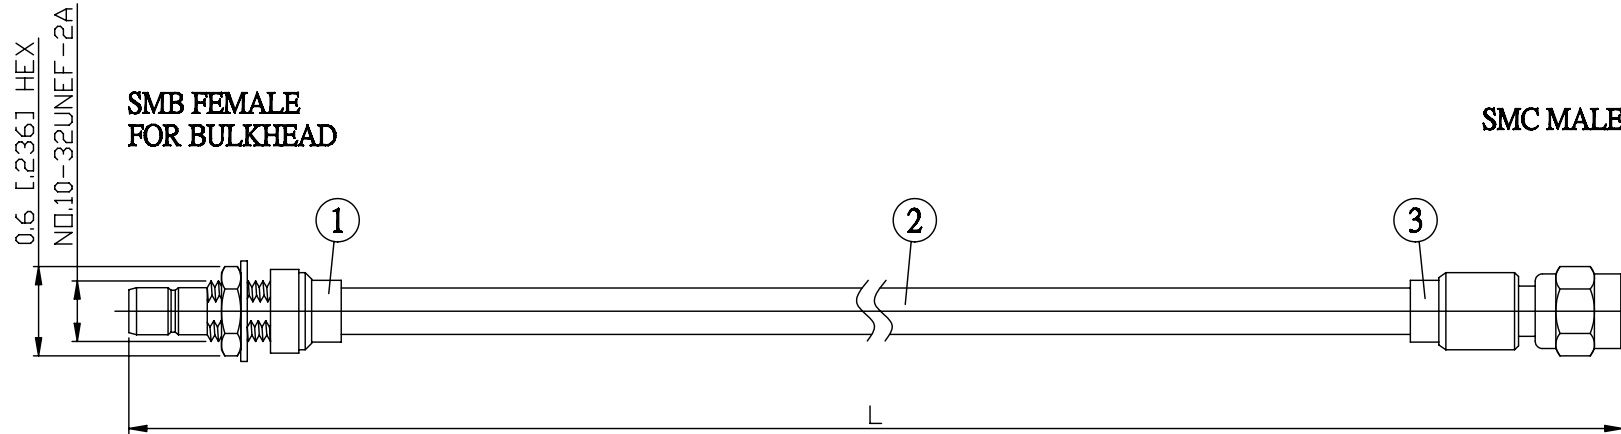

NO.	COMPONENTS	IMPEDANCE
1	SMB FEMALE FOR BULKHEAD	50 OHM
2	.141" HANDBENDABLE CABLE (= JYEBAO P/N .141SRF-W-P-50)	50 OHM
3	SMC MALE	50 OHM

JYE BAO P/N	L CM (INCH)
S85MC30-141S-15	15 (5.906)
S85MC30-141S-30	30 (11.811)
S85MC30-141S-50	50 (19.685)
S85MC30-141S-100	100 (39.370)
S85MC30-141S-150	150 (59.055)
S85MC30-141S-200	200 (78.740)
S85MC30-141S-XXX	CUSTOM LENGTH IN CM

LENGTH TOLERANCE IS $\pm 1.5\%$ OR $\pm 10\text{MM}$, WHICHEVER IS GREATER.	JYE BAO CO., LTD.	
	TAIPEI TAIWAN	
	DESCRIPTION	CABLE ASSEMBLY SMB JACK FOR BULKHEAD TO SMC PLUG
JYE BAO DRAWING NO.	S85MC30-141S-XXX	