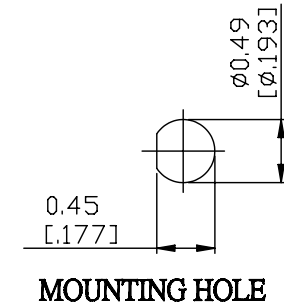

NO.	COMPONENTS	IMPEDANCE
1	SMB FEMALE FOR BULKHEAD	50 OHM
2	.141" HANDBENDABLE CABLE (= JYEBAO P/N .141SRF-W-P-50)	50 OHM
3	SMC MALE	50 OHM

JYE BAO P/N	L CM (INCH)
S85MC30-141S-15	15 (5.906)
S85MC30-141S-30	30 (11.811)
S85MC30-141S-50	50 (19.685)
S85MC30-141S-100	100 (39.370)
S85MC30-141S-150	150 (59.055)
S85MC30-141S-200	200 (78.740)
S85MC30-141S-XXX	CUSTOM LENGTH IN CM

LENGTH TOLERANCE IS $\pm 1.5\%$ OR $\pm 10\text{MM}$, WHICHEVER IS GREATER.	JYE BAO CO., LTD.	
	TAIPEI TAIWAN	
	DESCRIPTION	CABLE ASSEMBLY SMB JACK FOR BULKHEAD TO SMC PLUG
JYE BAO DRAWING NO.	S85MC30-141S-XXX	