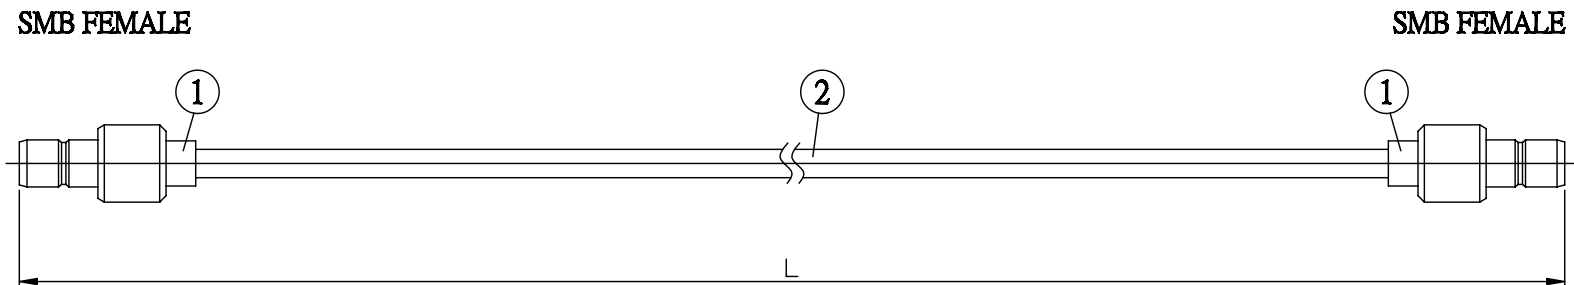

NO.	COMPONENTS	IMPEDANCE
1	SMB FEMALE	50 OHM
2	.085" TIN PLATED SEMI-RIGID CABLE (TIN PLATED RG405)	50 OHM

JYE BAO P/N	L CM (INCH)
S80S80-85T-15	15 (5.906)
S80S80-85T-30	30 (11.811)
S80S80-85T-50	50 (19.685)
S80S80-85T-100	100 (39.370)
S80S80-85T-150	150 (59.055)
S80S80-85T-200	200 (78.740)
S80S80-85T-XXX	CUSTOM LENGTH IN CM

LENGTH TOLERANCE IS $\pm 1.5\%$ OR $\pm 10\text{MM}$ , WHICHEVER IS GREATER.	<b>JYE BAO CO., LTD.</b> TAIPEI TAIWAN
	DESCRIPTION CABLE ASSEMBLY SMB JACK TO SMB JACK
	JYE BAO DRAWING NO. S80S80-85T-XXX