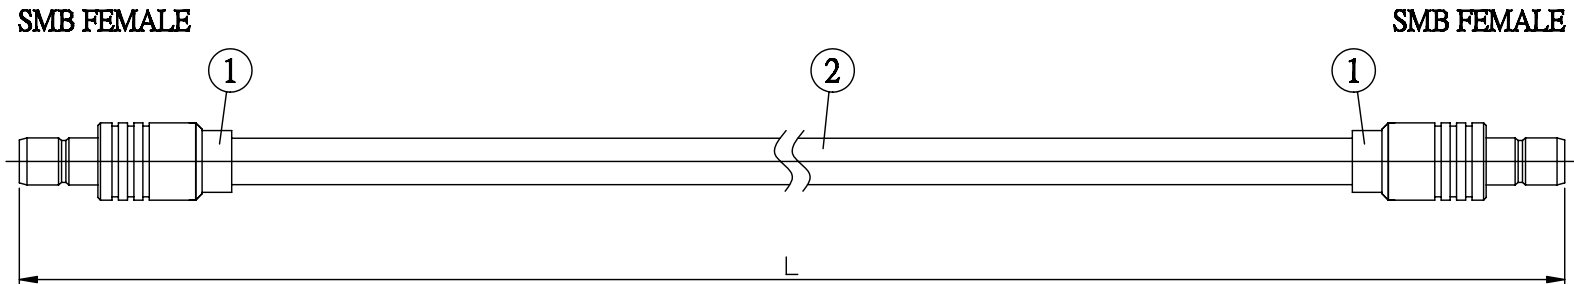

NO.	COMPONENTS	IMPEDANCE
1	SMB FEMALE	50 OHM
2	.141" TIN PLATED SEMI-RIGID CABLE (TIN PLATED RG402)	50 OHM

JYE BAO P/N	L CM (INCH)
S80S80-141T-15	15 (5.906)
S80S80-141T-30	30 (11.811)
S80S80-141T-50	50 (19.685)
S80S80-141T-100	100 (39.370)
S80S80-141T-150	150 (59.055)
S80S80-141T-200	200 (78.740)
S80S80-141T-XXX	CUSTOM LENGTH IN CM

LENGTH TOLERANCE IS $\pm 1.5\%$ OR $\pm 10\text{MM}$, WHICHEVER IS GREATER.	JYE BAO CO., LTD. TAIPEI TAIWAN
	DESCRIPTION CABLE ASSEMBLY SMB JACK TO SMB JACK
	JYE BAO DRAWING NO. S80S80-141T-XXX