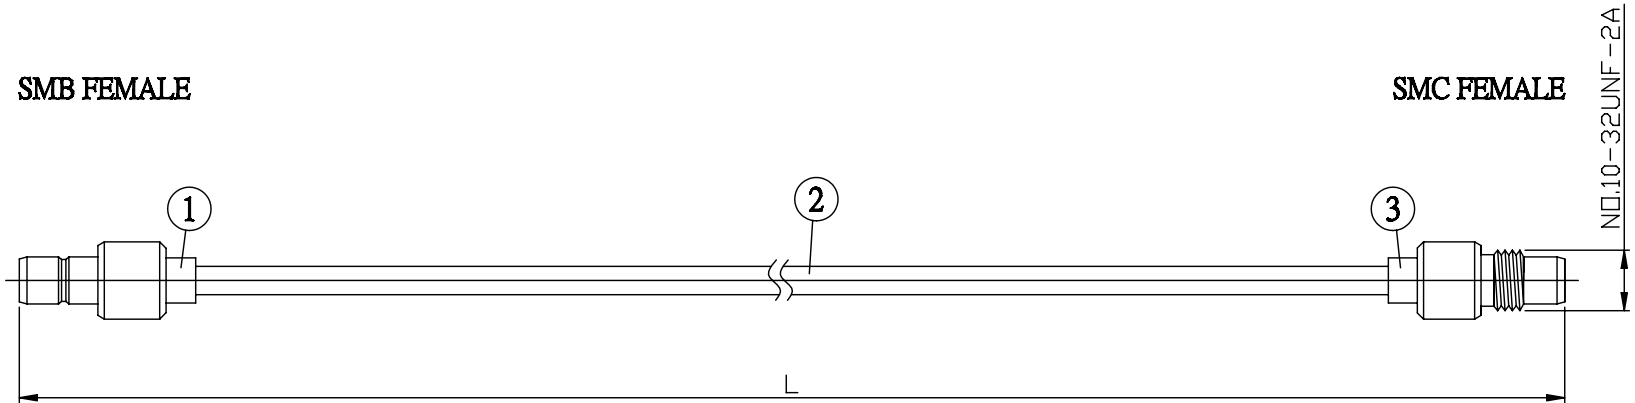

NO.	COMPONENTS	IMPEDANCE
1	SMB FEMALE	50 OHM
2	.085" TIN PLATED SEMI-RIGID CABLE (TIN PLATED RG405)	50 OHM
3	SMC FEMALE	50 OHM

JYE BAO P/N	L CM (INCH)
S80MC80-85T-15	15 (5.906)
S80MC80-85T-30	30 (11.811)
S80MC80-85T-50	50 (19.685)
S80MC80-85T-100	100 (39.370)
S80MC80-85T-150	150 (59.055)
S80MC80-85T-200	200 (78.740)
S80MC80-85T-XXX	CUSTOM LENGTH IN CM

LENGTH TOLERANCE IS $\pm 1.5\%$ OR $\pm 10\text{MM}$, WHICHEVER IS GREATER.	JYE BAO CO., LTD. TAIPEI TAIWAN
	DESCRIPTION CABLE ASSEMBLY SMB JACK TO SMC JACK
	JYE BAO DRAWING NO. S80MC80-85T-XXX