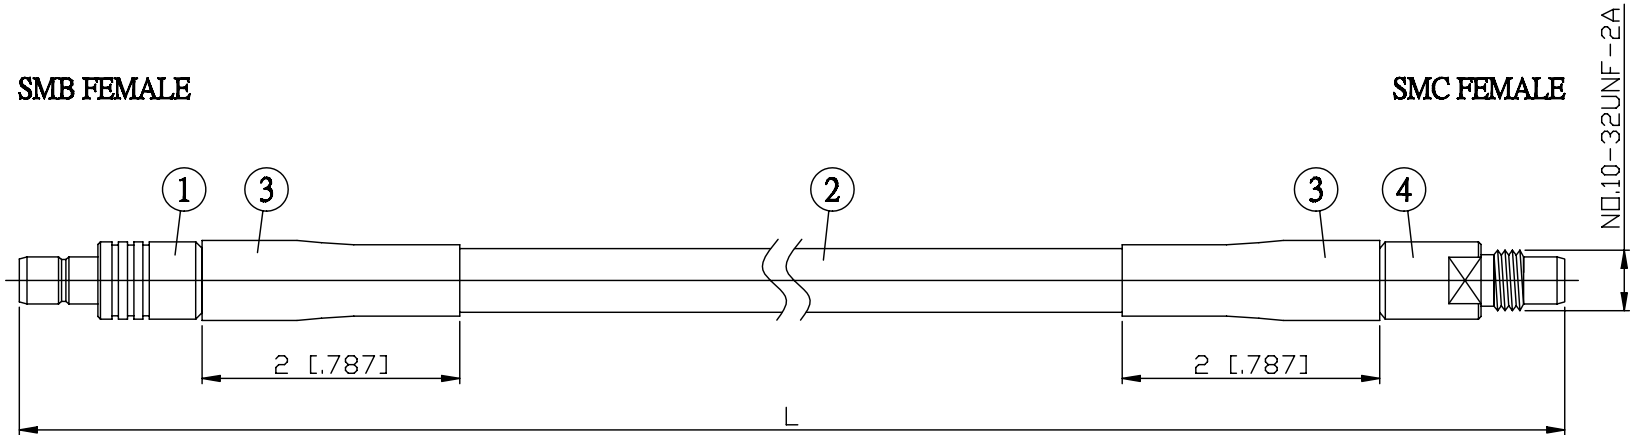

NO.	COMPONENTS	IMPEDANCE
1	SMB FEMALE	50 OHM
2	RG58	50 OHM
3	HEAT SHRINKING TUBE	
4	SMC FEMALE	50 OHM

JYE BAO P/N	L CM (INCH)
S80MC80-58-15	15 (5.906)
S80MC80-58-30	30 (11.811)
S80MC80-58-50	50 (19.685)
S80MC80-58-100	100 (39.370)
S80MC80-58-150	150 (59.055)
S80MC80-58-200	200 (78.740)
S80MC80-58-XXX	CUSTOM LENGTH IN CM

<b>LENGTH TOLERANCE IS <math>\pm 1.5\%</math> OR <math>\pm 10MM</math>, WHICHEVER IS GREATER.</b>	<b>JYE BAO CO., LTD.</b> TAIPEI TAIWAN
	DESCRIPTION <b>CABLE ASSEMBLY SMB JACK TO SMC JACK</b>
	JYE BAO DRAWING NO. <b>S80MC80-58-XXX</b>