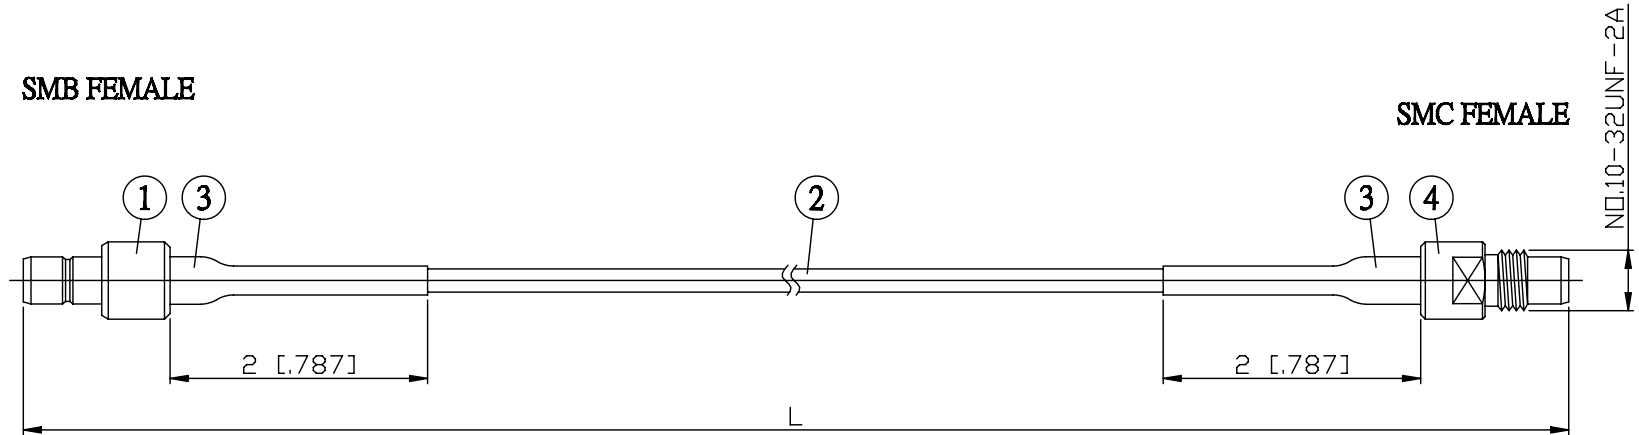

NO.	COMPONENTS	IMPEDANCE
1	SMB FEMALE	50 OHM
2	RG178	50 OHM
3	HEAT SHRINKING TUBE	
4	SMC FEMALE	50 OHM

SMB FEMALE

SMC FEMALE

JYE BAO P/N	L CM (INCH)
S80MC80-178-15	15 (5.906)
S80MC80-178-30	30 (11.811)
S80MC80-178-50	50 (19.685)
S80MC80-178-100	100 (39.370)
S80MC80-178-150	150 (59.055)
S80MC80-178-200	200 (78.740)
S80MC80-178-XXX	CUSTOM LENGTH IN CM

LENGTH TOLERANCE
IS $\pm 1.5\%$ OR $\pm 10MM$,
WHICHEVER IS
GREATER.

JYE BAO CO., LTD.

TAIPEI TAIWAN

DESCRIPTION

CABLE ASSEMBLY SMB JACK TO SMC JACK

JYE BAO DRAWING NO.

S80MC80-178-XXX